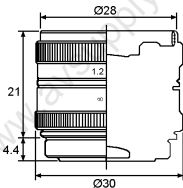

CCTV Lens DO-812

For help, accessories or pricing, please email sales@avsupply.com or call: 1-858-565-1100