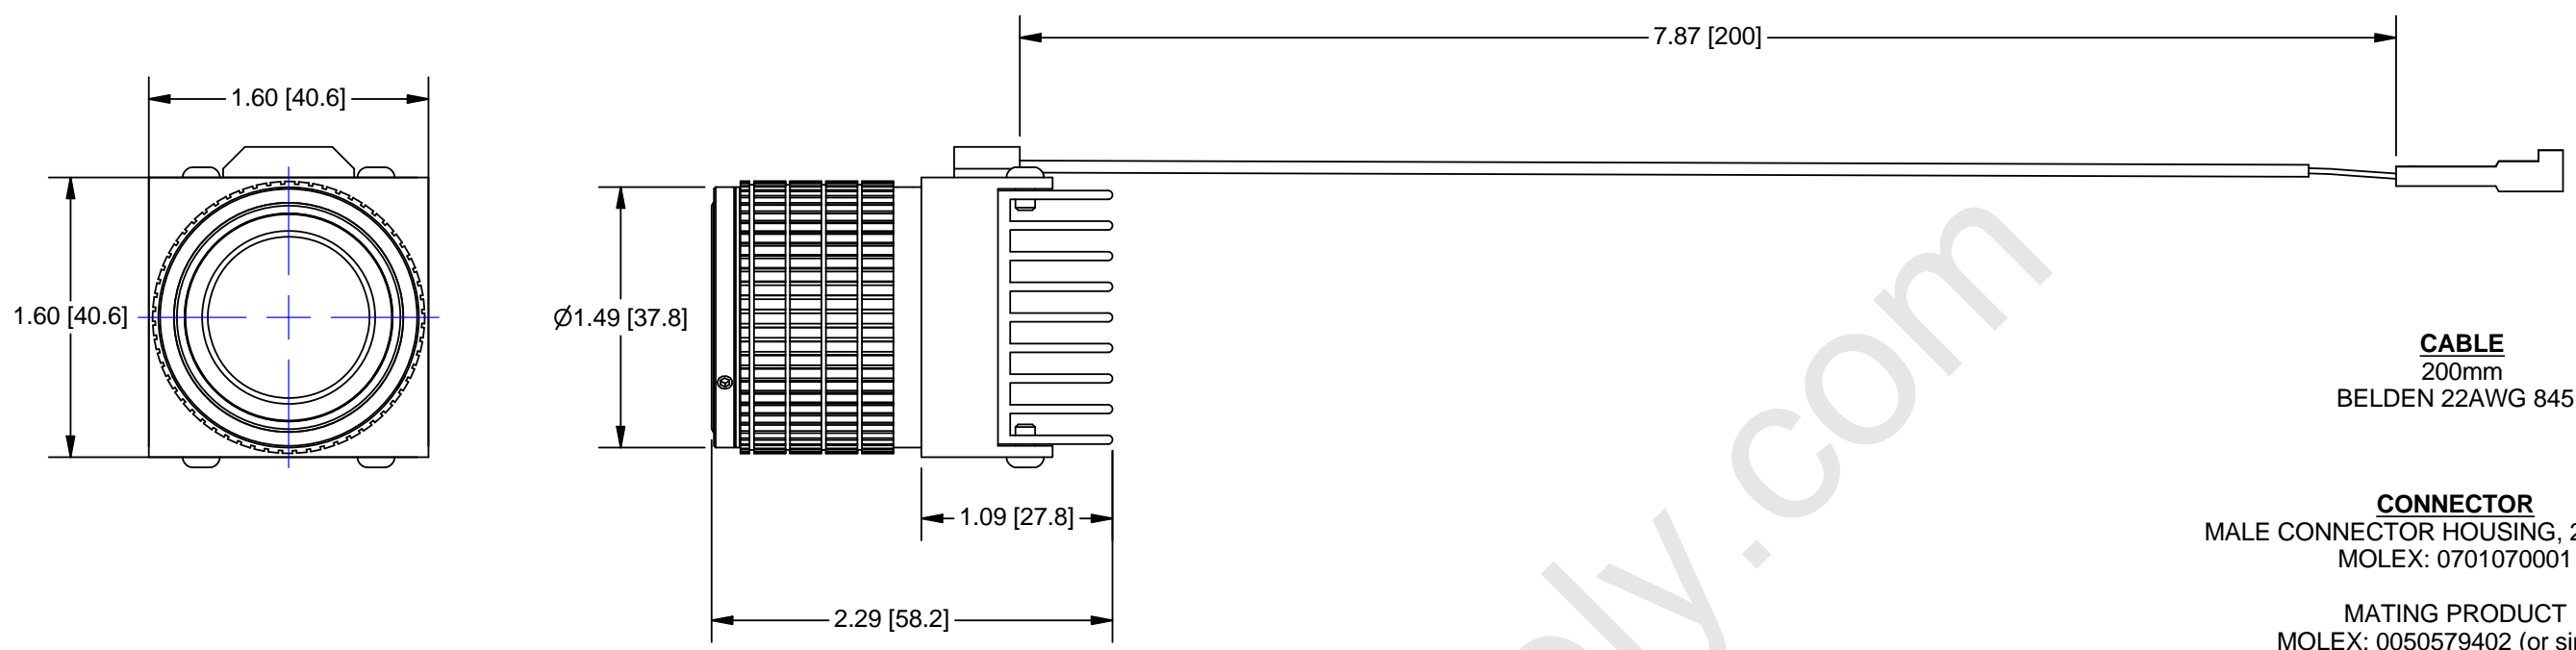

Distributed By: Audio Video Supply -- Tel: 1-800-284-2288 -- www.avsupply.com

CABLE
200mm
BELDEN 22AWG 8451

CONNECTOR
MALE CONNECTOR HOUSING, 2 POSITION
MOLEX: 0701070001

MATING PRODUCT
MOLEX: 0050579402 (or similar)

Pin 1- Anode
Pin 2- Cathode

ELECTRICAL CHARACTERISTICS AT 350mA
JUNCTION TEMPERATURE, T_j = 25°C

FORWARD VOLTAGE

MIN.	TYP.	MAX.
2.79	3.00	3.27

ELECTRICAL CHARACTERISTICS AT 700mA
JUNCTION TEMPERATURE, T_j = 25°C

UNLESS OTHERWISE SPECIFIED DIMENSIONS ARE IN INCHES [MM] AND INCLUDE CHEMICALLY APPLIED OR PLATED FINISHES	PROPRIETARY AND CONFIDENTIAL
SCALE: 1:1	THE INFORMATION CONTAINED IN THIS DRAWING IS THE SOLE PROPERTY OF NAVITAR. ANY REPRODUCTION IN PART OR AS A WHOLE WITHOUT THE WRITTEN PERMISSION OF NAVITAR IS PROHIBITED.
WEIGHT: N/A	0.0 inch 1.0
DR BY: BJC	0.0 mm 25.0
CH BY: C Boggio	DO NOT SCALE DRAWING
PROJECT #: E2846	DATE DR: 11/16/2011