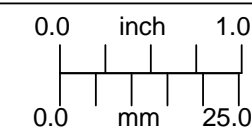

WEIGHT: N/A

DR BY: BJC

CH BY: C Boggio

PROJECT #: E2846

DATE DR: 11/16/2011

DO NOT SCALE DRAWING

OUTLINE

LED ADJUSTABLE BLUE (470nm)