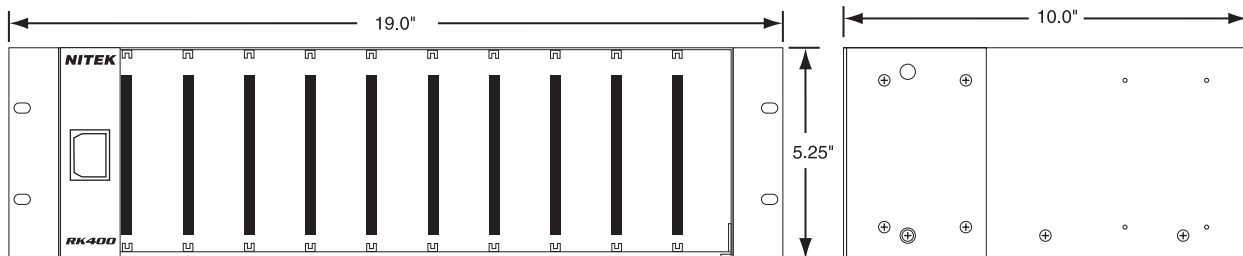

## Description

Modular cards available for twisted pair video transmission and data distribution amplifiers. In addition to providing system customization, the "plug-in" feature of the modular card cage also provides easy future expansion and serviceability.

The RK400 card cage is a powered cabinet that holds ten plug-in modules in any combination. It is intended for systems requiring active (powered) and/or passive (non-powered) receivers.

The RK400 has reversible/removable mounting brackets so it can be either mounted from the front or the back of the rack or left off entirely for desktop operation.

## Features

- Flexible—a single rack holds any combination of the Nitek modular rack cards
- High Density—up to 40 video inputs per modular card cage
- Expandable—start with only the modules required and add more modules later
- Allows for easy expansion of future cameras
- Removable mounting brackets to make it rack mount or desk mount
- Easy to install—fits standard 19" rack cabinet

# TECHNICAL SPECIFICATION

Size	5.25" H x 19.0" W x 10.0" D
Capacity	10 modular cards (sold separately)
Power Requirements	120VAC @ 1/2 Amp
Shipping Weight	18 lbs

VB37 transceiver can send video for up to 3,000 feet (914 meters) depending on receiver unit