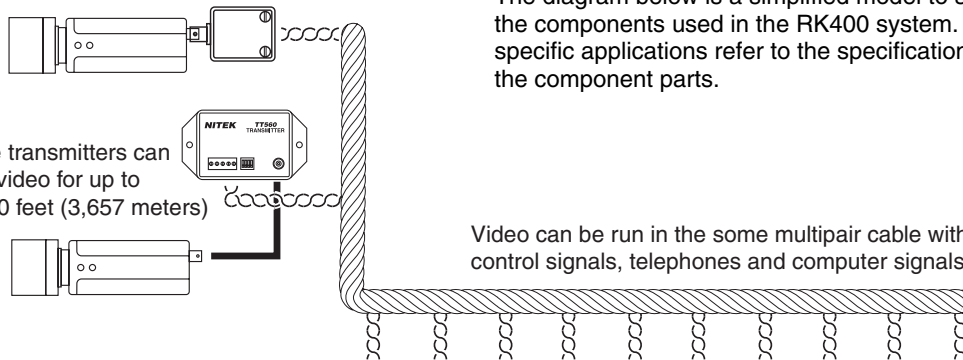

TECHNICAL SPECIFICATION

Size	5.25" H x 19.0" W x 10.0" D
Capacity	10 modular cards (sold separately)
Power Requirements	120VAC @ 1/2 Amp
Shipping Weight	18 lbs

VB37 transceiver can send video for up to 3,000 feet (914 meters) depending on receiver unit

Active transmitters can send video for up to 12,000 feet (3,657 meters)

The diagram below is a simplified model to show some of the components used in the RK400 system. For more specific applications refer to the specifications for each of the component parts.

Just four VB41x4 cards are needed for one 16 camera multiplexer.