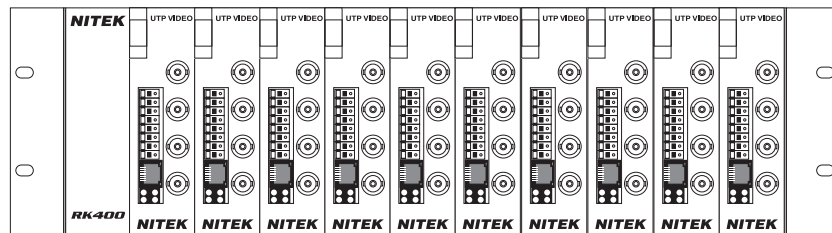

TECHNICAL SPECIFICATION

Size	5.25" H x 19.0" W x 10.0" D
Capacity	10 modular cards (sold separately)
Power Requirements	120VAC @ 1/2 Amp
Shipping Weight	18 lbs

VB37 transceiver can send video for up to 3,000 feet (914 meters) depending on receiver unit

Active transmitters can send video for up to 12,000 feet (3,657 meters)

The diagram below is a simplified model to show some of the components used in the RK400 system. For more specific applications refer to the specifications for each of the component parts.

Just four VB41x4 cards are needed for one 16 camera multiplexer.