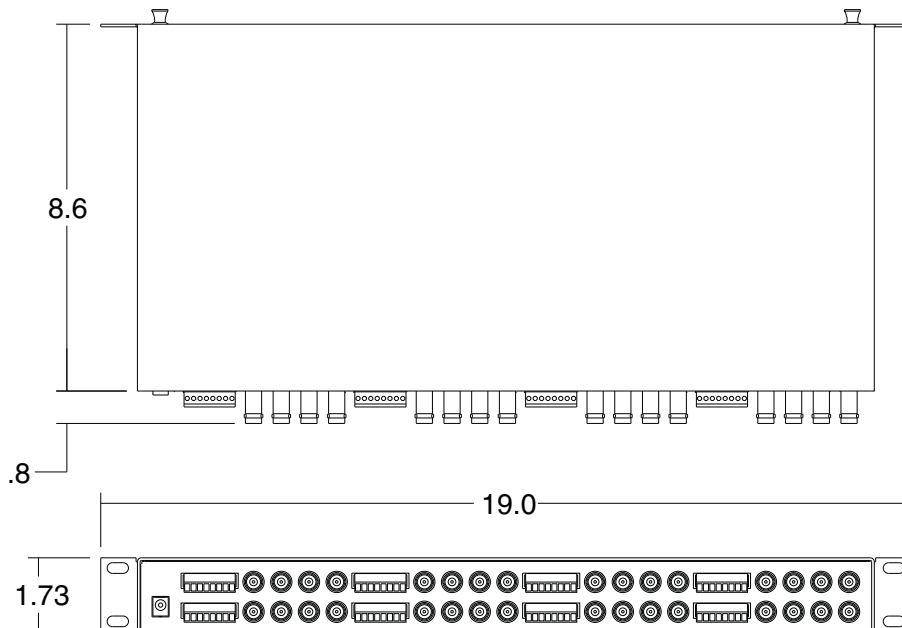

Description

The **VH3200** powered card cage holds up to four VB41x8, TR515x8 and TR560x8 video receiver cards (each sold separately) in any combination. The VH3200 is powered from a 24VAC wall pack. It uses a maximum of 18VA so several units can be run from a larger supply.

Specification

Size	1.75" H x 19" W x 9.4" D
Power Requirements	24VAC, 800mA
Input	Low voltage current loop from balanced UTP transmitters
Output-Video	1.0 vpp composite video Monochrome or color
Shipping Weight	14 lbs