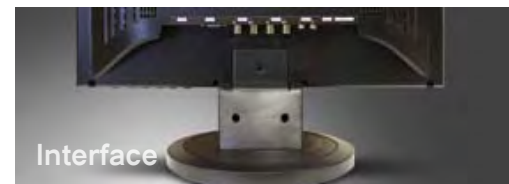

ORION®

OIC® ORION IMAGES CORPORATION

SPECIALIZING IN LCD / LED MONITORS

ECONOMY LCD CCTV SERIES

250 cd/m²

BRIGHTNESS

800:1

CONTRAST

160°
H/V

VIEWING ANGLE

TILT STAND

17RCM

BUILT TO RUN 24 X 7 X 365 CONTINUOUSLY

OVERVIEW

The ORION 17RCM LCD CCTV series is commercial grade - built to run 24 x 7 x 365 continuously. ORION Images is a true manufacturer of LCD CCTV monitors. The RCM series offers versatility with multiple input and output options for both security and industrial solutions.

FEATURES

- » 1280 x 1024 Native Display Resolution
- » BNC Video 1 In / 1 Out, HDMI 1 In, VGA 1 In, Audio 2 In, PC Stereo 1 In
- » 5ms, 250 Nits, 800:1 Contrast
- » 4:3 Aspect Ratio
- » 1W x 2 Built-In Speakers
- » Mount Options: Wall, Ceiling or Rack

Industrial

Interface

Flexible

Built to run 24 x 7 x 365
Continuously

GSA Contract No. GS-03F-0152X

For design help, accessories or pricing, please contact:
sales@avsupply or call: 1-858-565-1101

AUDIOVIDEO SUPPLY
1-800-284-2288 sales@avsupply.com
www.avsupply.com

Distributed By: Audio Video Supply -- Tel: 1-800-284-2288 -- www.avsupply.com