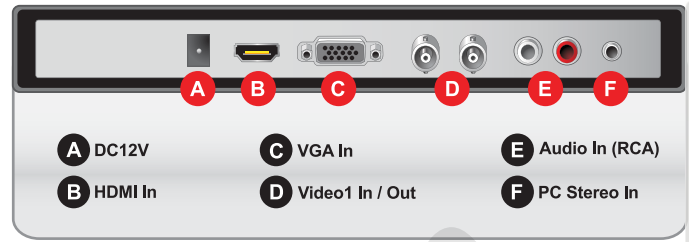

INPUT INTERFACE