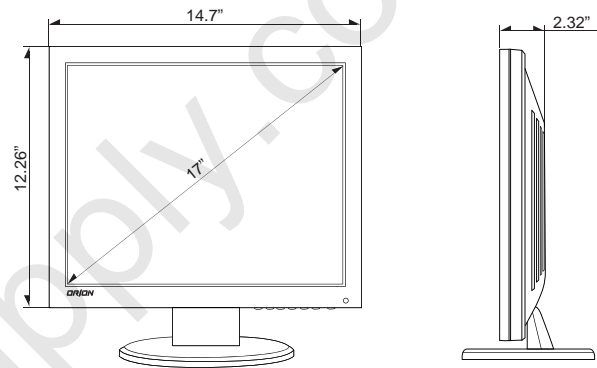

DIMENSIONS