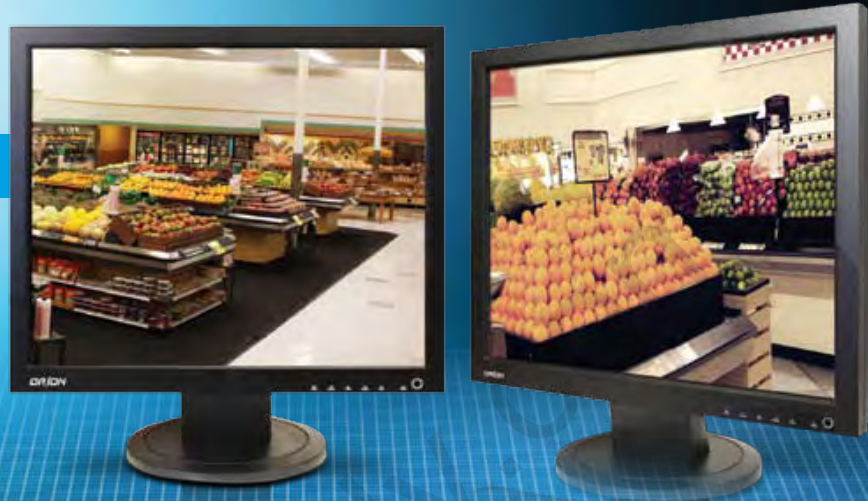

ORION®

OIC® ORION IMAGES CORPORATION

SPECIALIZING IN LCD / LED MONITORS

ECONOMY LCD CCTV SERIES

250 cd/m²

BRIGHTNESS

800:1

CONTRAST

160°
H/V

VIEWING ANGLE

TILT STAND

17RCM

BUILT TO RUN 24 X 7 X 365 CONTINUOUSLY

OVERVIEW

The ORION 17RCM LCD CCTV series is commercial grade - built to run 24 x 7 x 365 continuously. ORION Images is a true manufacturer of LCD CCTV monitors. The RCM series offers versatility with multiple input and output options for both security and industrial solutions.

FEATURES

- » 1280 x 1024 Native Display Resolution
- » BNC Video 1 In / 1 Out, HDMI 1 In, VGA 1 In, Audio 2 In, PC Stereo 1 In
- » 5ms, 250 Nits, 800:1 Contrast
- » 4:3 Aspect Ratio
- » 1W x 2 Built-In Speakers
- » Mount Options: Wall, Ceiling or Rack