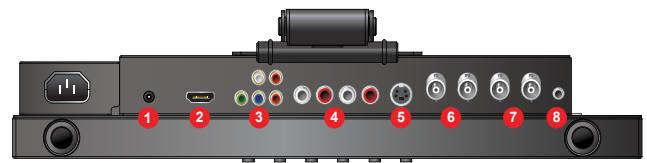

17RTCLD

ULTRA BRIGHT LED MONITOR

SPECIFICATIONS

17RTCLD	
Display	
Screen Size	17 Inch
Max. Resolution	1280 x 1024 @ 75Hz
Pixel Pitch	0.297 x 0.297mm
Brightness	1200cd/m²
Contrast Ratio	1000 : 1
Aspect Ratio	5 : 4
Viewing Angle (H/V)	170° / 160°
Display Color	16.7 Million
Response Time	< 5ms
Video System	NTSC / PAL
Interface	
Video In / Out (BNC Type)	2 In / 2 Out
S-Video In	1 In
HDMI In	1 In
VGA In (15Pin D-Sub)	1 In
Audio In (RCA Type)	3 Left & Right
PC Stereo In	1 In
Transmitter	
Remote Control	Yes
Audio	
Built-in Speakers	Yes (1W x 2)
Features	
Multi Display Function	PIP / PBP
Filter Type	3D Comb Filter
Advanced Auto Power Recovery	Yes
Deinterlacing	Yes
Noise Reduction Control (NR)	Yes
Auto Source Sequencing	Yes
Multi Language	English, Spanish, French, German, Italian
General	
Outline Dimension	14.92" W x 13.23" H x 3.43" D
Net Weight	5.79Kg (13.0 lbs)
Material / Color	Metal / Black
Desk Top Stand	Tilt Back
Part / Labor	2year / 2year
Consumption: < On	< 40W
	AC100 ~ 240V(50/60Hz)
Electrical Ratings	DC12V
Operating Temperature	0 ~ 40°C / 32 ~ 104°F
Storage Temperature	-20 ~ 60°C / -4 ~ 140°F
Mounts	
VESA™ Mount Size	100 x 100mm
Wall	WB-5, WB-10, WB-30, WB-31
Ceiling	CMK-01
Rack	RMK-08

INPUT INTERFACE

- 1 DC 12V In
- 2 HDMI In
- 3 Component In
- 4 Audio In (RCA Type)
- 5 S-Video In / Out
- 6 Video1 In / Out
- 7 Video2 In / Out
- 8 PC Stereo In
- 9 RGB In (15pin D-Sub)