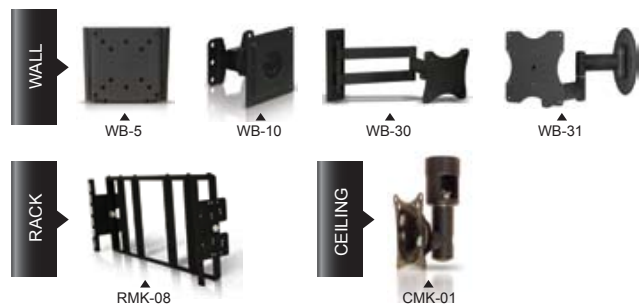

Distributed By: Audio Video Supply -- Tel: 1-800-284-2288 -- www.avsupply.com