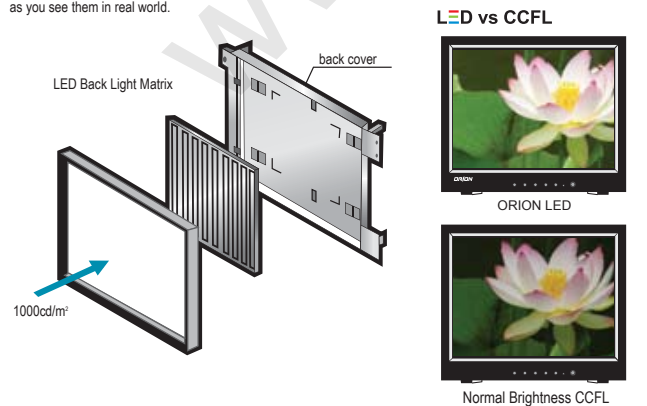

ULTRA BRIGHT LED

ORION LED BLU (backlight unit) high brightness displays technology exceeds the NTSC color gamut standard of 100% with the LED BLU at 123% to provide a wider range of colours than ever before – you will see colors on screen as you see them in real world.

LED vs CCFL

OPTIONAL MOUNTS