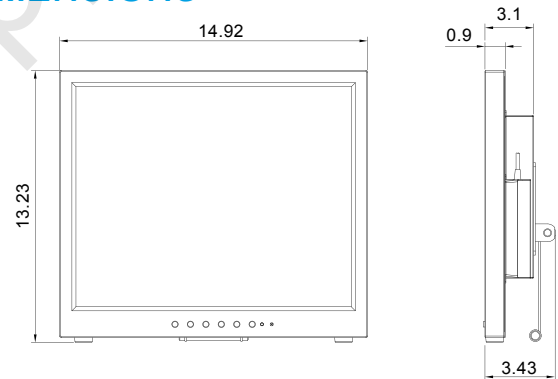

DIMENSIONS