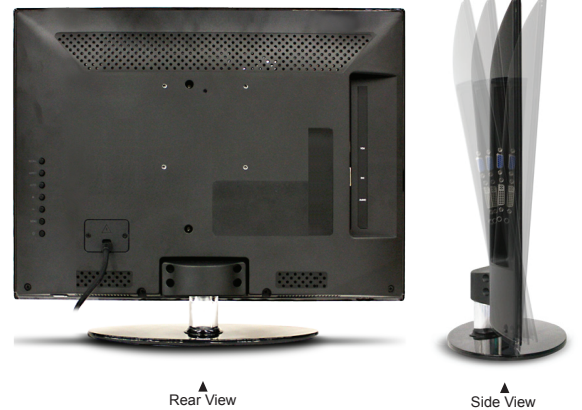

OTHER VIEW

Distributed By: Audio Video Supply -- Tel: 1-800-284-2288 -- www.avsupply.com