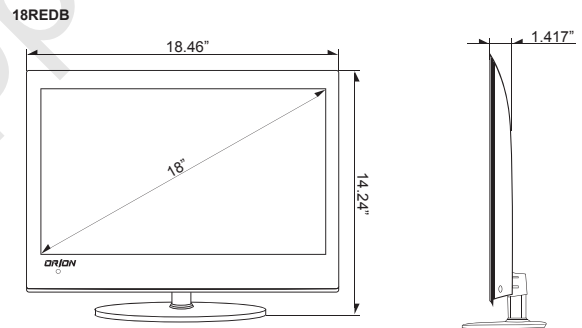

DIMENSIONS