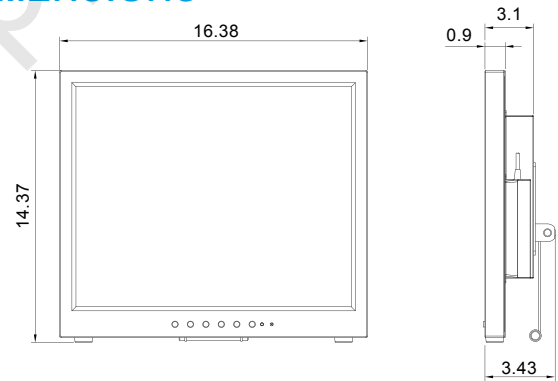

DIMENSIONS

ULTRA BRIGHT LED

ORION LED BLU (backlight unit) high brightness displays technology exceeds the NTSC color gamut standard of 100% with the LED BLU at 123% to provide a wider range of colours than ever before – you will see colors on screen as you see them in real world.

LED Back Light Matrix

back cover

1000cd/m²

LED vs CCFL

ORION LED

Normal Brightness CCFL