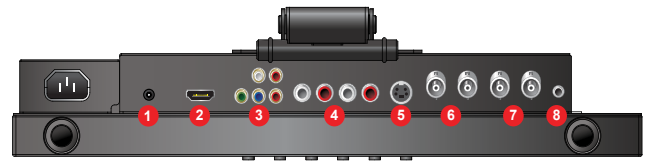

19RTCLD

ULTRA BRIGHT LED MONITOR

SPECIFICATIONS

19RTCLD	
Display	
Screen Size	19 Inch
Max. Resolution	1280 x 1024 @ 75Hz
Pixel Pitch	0.294 x 0.294mm
Brightness	1000cd/m²
Contrast Ratio	1000 : 1
Aspect Ratio	5 : 4
Viewing Angle (H/V)	170° / 160°
Display Color	16.7 Million
Response Time	< 5ms
Video System	NTSC / PAL
Interface	
Video In / Out (BNC Type)	2 In / 2 Out
S-Video In	1 In
HDMI In	1 In
VGA In (15Pin D-Sub)	1 In
Audio In (RCA Type)	3 Left & Right
PC Stereo In	1 In
Transmitter	
Remote Control	Yes
Audio	
Built-in Speakers	Yes (1W x 2)
Features	
Multi Display Function	PIP / PBP
Filter Type	3D Comb Filter
Advanced Auto Power Recovery	Yes
Deinterlacing	Yes
Noise Reduction Control (NR)	Yes
Auto Source Sequencing	Yes
Multi Language	English, Spanish, French, German, Italian
General	
Outline Dimension	14.38" W x 14.37" H x 3.43" D
Net Weight	7.25Kg (16 lbs)
Material / Color	Metal / Black
Desk Top Stand	Tilt Back
Part / Labor	2year / 2year
Consumption: < On	< 45W
	AC100 ~ 240V(50/60Hz)
Electrical Ratings	DC24V
Operating Temperature	0 ~ 40°C / 32 ~ 104°F
Storage Temperature	-20 ~ 60°C / -4 ~ 140°F
Mounts	
VESA™ Mount Size	100 x 100mm
Wall	WB-5, WB-10, WB-30, WB-31
Ceiling	CMK-01
Rack	RMK-08

INPUT INTERFACE

- 1 DC 12V In
- 2 HDMI In
- 3 Component In
- 4 Audio In (RCA Type)
- 5 S-Video In / Out
- 6 Video1 In / Out
- 7 Video2 In / Out
- 8 PC Stereo In
- 9 RGB In (15pin D-Sub)