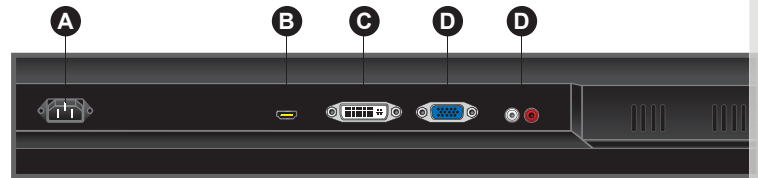

22BLHB

WIDE VIEW BAR LCD MONITOR

SPECIFICATIONS

22BLHB	
Display	
Screen Size	21.5" 1/2
Active Area (H x V)	475.2 x 126.23mm
Native Resolution	1920 x 510
Pixel Pitch	0.2475 x 0.2475mm
Backlight Unit	LED BLU
Brightness	600 cd/m²
Contrast Ratio	1000:1
Viewing Angle	178° / 178°
Interface	
VGA In (15pin D-sub)	1
HDMI In	1
DVI-D In	1
Audio In (RCA Type)	1
Audio	
Built-In Speaker	Option
Transmitter	
Wireless Controller	Option
RS-232C	Option
Cabinet	
Dimensions (Inch)	20.77 x 7.19 x 1.89
Weight	11.02 lbs (5kg)
Color	Black
Material	Metal
Power	
Input Voltage	DC12V
Power Consumption	N/A
Environment	
Operating Temperature	0° ~ 40° C / 32° ~ 104° F
Storage Temperature	-20° ~ 60° C / -4° ~ 140° F
Mount	
VESA™ Size	75 x 75mm
Wall	WB-31
Ceiling	CMK-01

INPUT INTERFACE