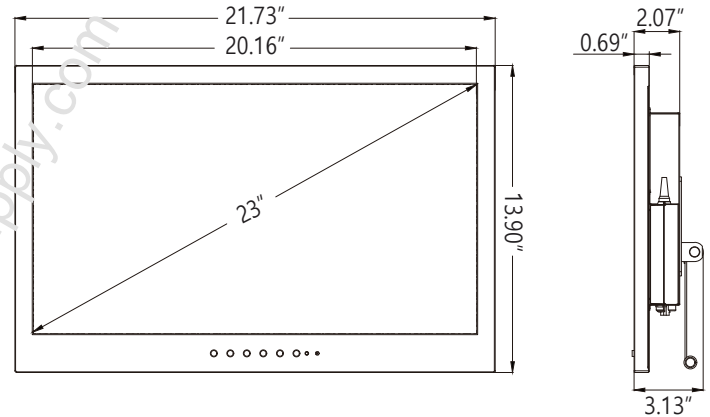

DIMENSIONS