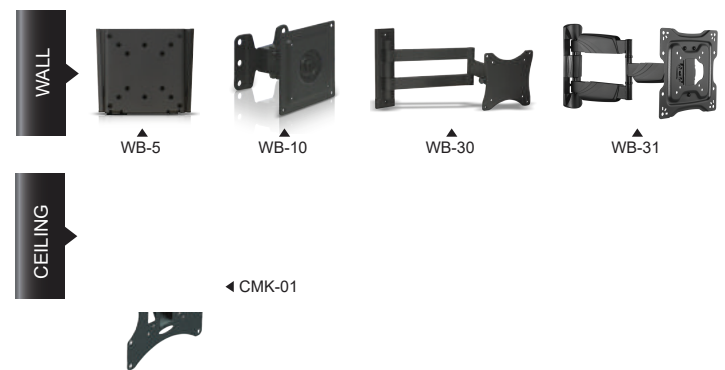

OPTIONAL MOUNTS