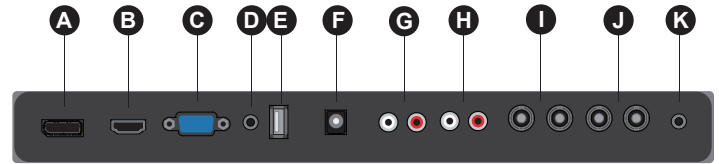

SPECIFICATIONS

23REDP	
Display	
Screen Size	23 Inch
Max. Resolution	1920 x 1080 @ 60Hz
Pixel Pitch	0.265 x 0.265mm
Brightness	250cd/m²
Contrast Ratio	1000 : 1
Aspect Ratio	16 : 9
Viewing Angle (H/V)	178° / 178°
Display Color	16.7 Million
Response Time	< 14ms
Video System	NTSC / PAL
Interface	
Video In / Out (BNC Type)	2 In / 2 Out
HDMI In / DP In	1 In / 1 In
VGA In (15Pin D-Sub)	1 In
Audio In (RCA Type)	2 Left & Right
PC Stereo In	1 In
Transmitter	
Remote Control	Yes
Audio	
Built-in Speakers	Yes (1W x 2)
Features	
Filter Type	3D Comb Filter
Deinterlacing	Yes
Noise Reduction Control (NR)	Yes
Advanced Auto Power Recovery	Yes
Auto Pixel Shift	Yes
Auto Source Sequencing	Yes
Trigger Sensor	Yes (NO / NC)
Multi Language	English, Spanish, French, German, Italian
General	
Outline Dimension (W x H x D)	21.73" x 13.90" x 3.13"
Net Weight	5.90 Kg (13.0 lbs)
Material / Color	Metal / Black
Desk Top Stand	Kick Type
Part / Labor	3year / 3year
Consumption: < On	< 22W
	DC 12V / 3.5A
Operating Temperature	0° ~ 40° C / 32° ~ 104° F
Storage Temperature	-20° ~ 60° C / -4° ~ 140° F
Mounts	
VESA™ Mount Size	100 x 100mm
Wall	WB-5, WB-10, WB-30, WB-31
Ceiling	CMK-01

INPUT INTERFACE

- **A** DP In
- **B** HDMI In
- **C** VGA In
- **D** PC Stereo In
- **E** USB (Update)
- **F** DC 12V
- **G** Audio (CVBS-1)
- **H** Audio (CVBS-2)
- **I** Video1 In / Out
- **J** Video2 In / Out
- **K** Trigger