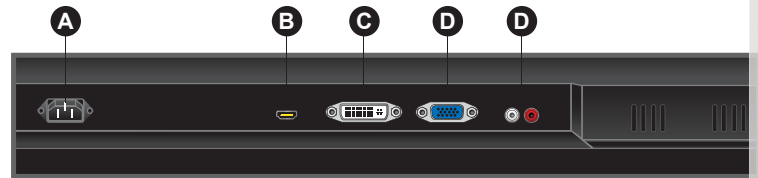

27BLHB

WIDE VIEW BAR LCD MONITOR

SPECIFICATIONS

27BLHB	
Display	
Screen Size	27" 1/2
Active Area (H x V)	597.60 x 168.08mm
Native Resolution	1920 x 540
Pixel Pitch	0.31125 x 0.31125mm
Backlight Unit	LED BLU
Brightness	1000 cd/m²
Contrast Ratio	5000:1
Viewing Angle	178° / 178°
Interface	
VGA In (15pin D-sub)	1
HDMI In	1
DVI-D In	1
Audio In (RCA Type)	1
Audio	
Built-In Speaker	Option
Transmitter	
Wireless Controller	Option
RS-232C	Option
Cabinet	
Dimensions (Inch)	26.06 x 9.35 x 2.2
Weight	19.84 lbs (9kg)
Color	Black
Material	Metal
Power	
Input Voltage	DC12V
Power Consumption	N/A
Environment	
Operating Temperature	0° ~ 40° C / 32° ~ 104° F
Storage Temperature	-20° ~ 60° C / -4° ~ 140° F
Mount	
VESA™ Size	100 x 100mm
Wall	WB-31
Ceiling	CMK-01

INPUT INTERFACE