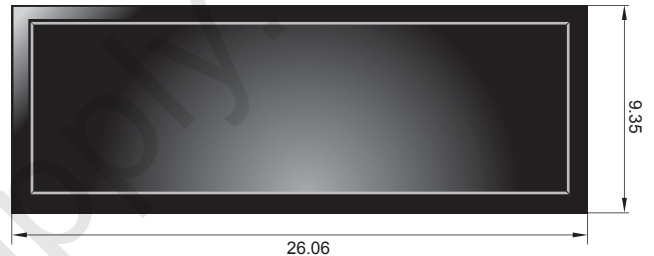

DIMENSION

Unit (Inch)