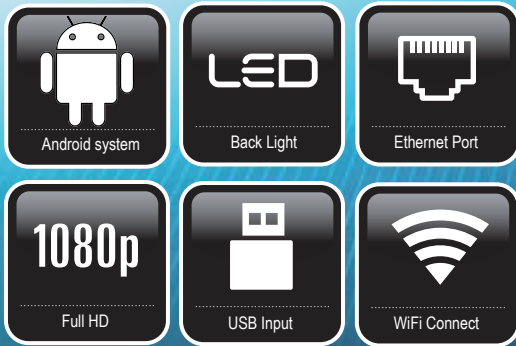

FULL HD 1080p

LED

Android Integrated signage monitor

27RSM

BUILT TO RUN 24 X 7 X 365 CONTINUOUSLY

OVERVIEW

The Orion Signage monitor has an Android integrated motherboard combined with SignMate software to deliver various types of media content and marketing data.

The RSM series, a marketing platform for small businesses, provides stronger marketing tools through Orion's Android all-in-one A/D board.

The built-in Orion Signature Player displays a variety of media on your monitor over the network, enabling you to leverage a variety of synergy, including product promotion and school event boards.