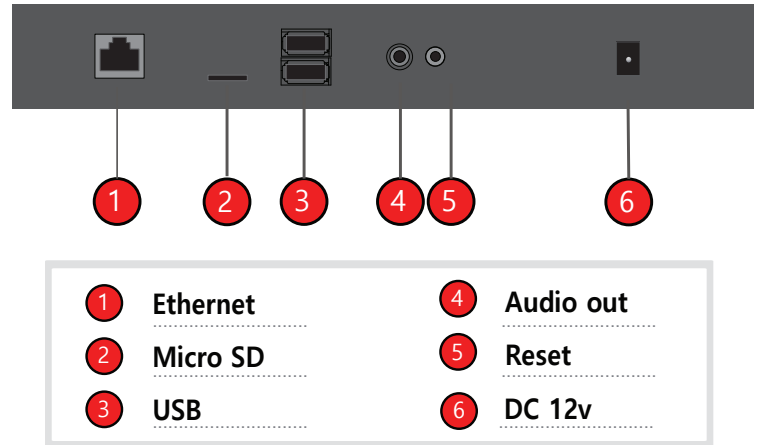

SPECIFICATIONS

27RSM	
Display	
Screen Size	27 Inch
Max. Resolution	1920 x 1080 @ 60Hz
Pixel Pitch	0.3114 x 0.3114mm
Brightness	300cd/m²
Contrast Ratio	1000 : 1
Aspect Ratio	16 : 9
Viewing Angle (H/V)	178° / 178°
Display Color	16.7 Million
Response Time	< 14ms
Video System	NTSC / PAL
Built-in Android	
CPU	NXP4330Q Cortex-A9 Quad-core @ 1.4GHz
GPU	"High Performance 3D Graphic Accelerator, Full-HD Multi Format Video Codec, Hardware accelerator for 2D and 3D graphics"
OS	Android 5.1 lollipop
RAM / Storage	DDR3 1GB / eMMC 8GB
Network	10/100 Mbit Ethernet RJ-45
Wireless Connection	Wi-Fi 802.11 b/g/n, Bluetooth V4.0
Audio	AC97 Audio CODEC
USB	2 Ports
Headset	3.5mm ear phone jack
Speaker	3W Stereo Speaker
Media Parameter	
Decoder	H.264, MPEG4 ASP, H.263, VC-1, MPEG-2, VP8, Theora, AVS, RV8/9/10, MJPEG/Mpeg4-v1/2/3 divx3/4, WMV7/8/9, Xvid, FLV
Encoder	H.264, MPEG4, H.263, MJPEG
Audio Codec	MP3, WAV, WMA, OGG, AMR, FLAG, AAC
3D Graphic Controller	3D Graphic Controller OpenGL ES 1.0 and 2.0, OpenVG 1.1
Image Browser	JPEG, BMP, PNG
General	
Outline Dimension (W x H x D)	24.5 x 15.2 x 1.88" (622.2 x 386 x 47.7mm) w/ stand
Net Weight	5.9 kg (13 lbs)
Material / Color	Metal / Black
Part / Labor	3year / 3year
Consumption: < On	< 17.55W
	DC12V
Operating Temperature	0° ~ 40° C / 32° ~ 104° F
Storage Temperature	-20° ~ 60° C / -4° ~ 140° F
Mounts	
VESA™ Mount Size	100 x 100mm
Wall	WB-2642
Ceiling	CMK-01 with FMA-01

INPUT INTERFACE