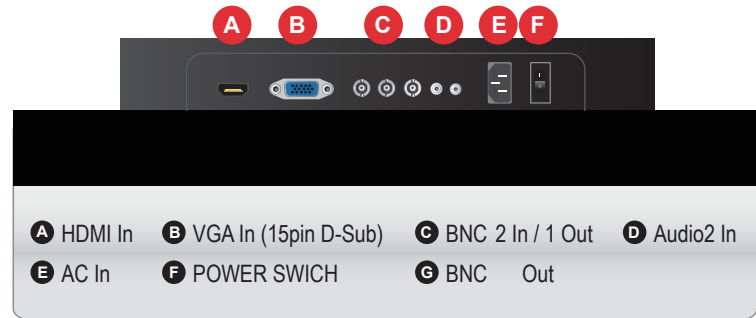

SPECIFICATIONS

43RCE	
Display	
Screen Size	42.51 Inch
Max. Resolution	1920 x 1080 @ 60Hz
Pixel Pitch	0.4902 x 0.4902mm
Brightness	300cd/m²
Contrast Ratio	1200 : 1
Aspect Ratio	16 : 9
Viewing Angle (H/V)	178° / 178°
Display Color	16.7 Million
Response Time	< 8ms
Video System	NTSC / PAL
Interface	
Video In (BNC Type)	2 In
Video Out (BNC Type)	1 Out
HDMI In	1 In
VGA In (15Pin D-Sub)	1 In
Audio	1 In / 1 Out
Transmitter	
Remote Control	Yes
Audio	
Built-in Speakers	Yes (2W x 2)
Features	
Multi Language	English, Chinese
General	
Outline Dimension (W x H x D)	39.44" x 23.70" x 3.53" (w/o stand)
Net Weight	49 lbs
Material Type	Metal
Material Color	Black
Desk Top Stand	Yes (Foot Stand)
Environment	
Consumption: < On	< 100W
Standby Mode	< 1W
Electrical Rating	AC100~240V (50/60Hz)
Operating Temperature	0° ~ 40° C / 32° ~ 104° F
Storage Temperature	-20° ~ 60° C / -4° ~ 140° F
Mounts	
VESA™ Mount Size	200 x 200mm
Wall	WB-4663
Ceiling	CMH-01

INPUT INTERFACE