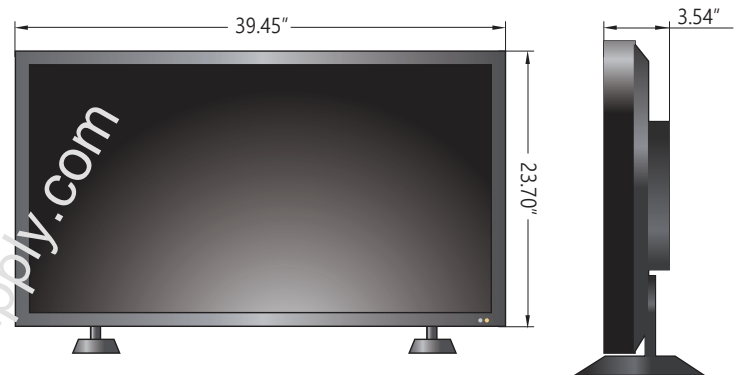

DIMENSIONS