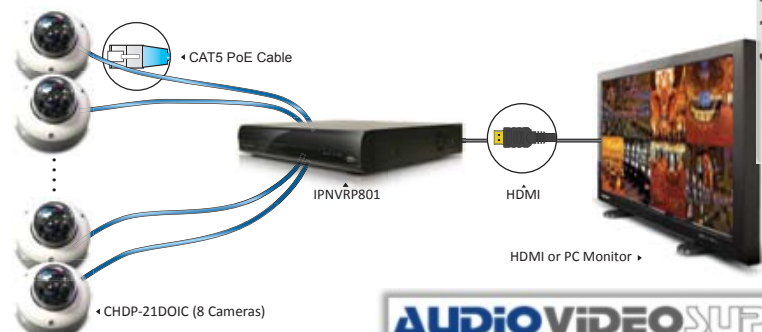

SOLUTION 2 CHDP-21DOIC + IPNVRP801 + HDMI or PC MONITOR

Distributed By: Audio Video Supply -- Tel: 1-800-284-2288 -- www.avsupply.com