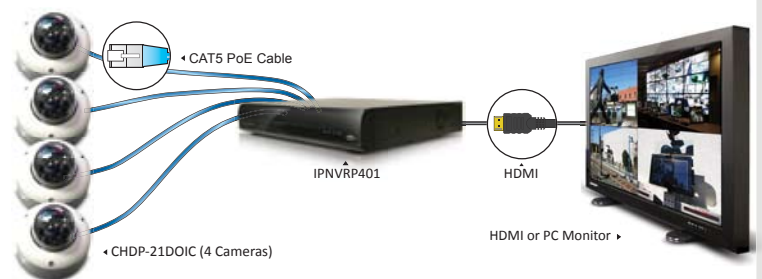

APPLICATIONS

SOLUTION 1 CHDP-21DOIC + IPNVRP401 + HDMI or PC MONITOR