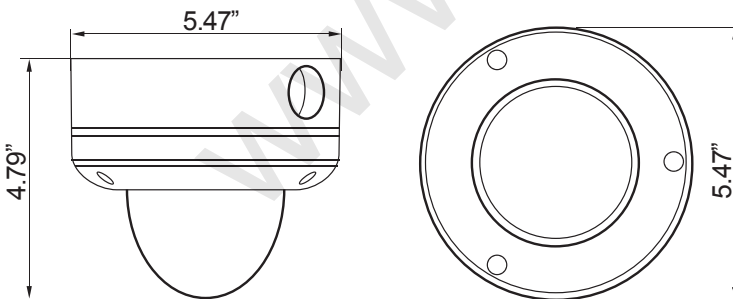

CHDP-21DOIC

2.0M 1080P IP FULL HD IR LED CCTV DOME CAMERA

SPECIFICATIONS

CHDP-21DOIC	
CAMERA	
Image Sensor	SONY 1/3" 2.0 Mega Pixel Color CMOS Image Sensor
Focal Length	Vari Focal 3.5 ~ 16mm, F1.2
Horizontal Angle	96.2° (W) ~ 28.3° (T)
Min. Illumination	0.001 Lux (F1.6, 30IRE, TDN (B/W))
S/N Ratio	50dB or More
AE Mode	Auto / Shutter Priority
Shutter Speed	1/30 ~ 1/10000 sec
Focusing (Option)	Easy Focusing Control by Remote
White Balance	Auto / Auto High / Auto Low
VIDEO	
Video Compression	H.264 / MPEG / MJPEG
Video Output	CVBS (BNC Type & OSD Supported)
Video Streaming	Triple: Recording (All Resolution) HD (1920 x 1080, 1280 x 1024, 1280x 720, 720 x 480) SD (720 x 480, 352 x 240)
Resolution	1920 x 1080, 1280 x 1024, 1280 x 720, 720 x 480, 352 x 240 @ 30fps (NTSC)
Composite OSD	Set Up (Video Streaming, Camera, Device, Network, System), Status
AUDIO	
Input	1 Line In
Output	1 Line Out
Sampling	8K
NETWORK	
Ethernet	Ethernet 10 / 100 Base-T (RJ-45)
DDNS	Dedicated Dynamic IP Service
Protocol	HTTP, FTP, SMTP, DNS, DynDNS, NTP, RTSP, RTP, TCP, UDP, ARP, DHCP
ALARM / EVENT	
Motion Detection	4 Zone Motion Detection
Alarm Input / Output	1 Alarm Input, 1 Alarm Output
Event	Normal / Event Recording Send Capture Image by E-mail Send Capture Image to SD Card and FTP Server

*Design and specifications are subject to change without notice

DIMENSION