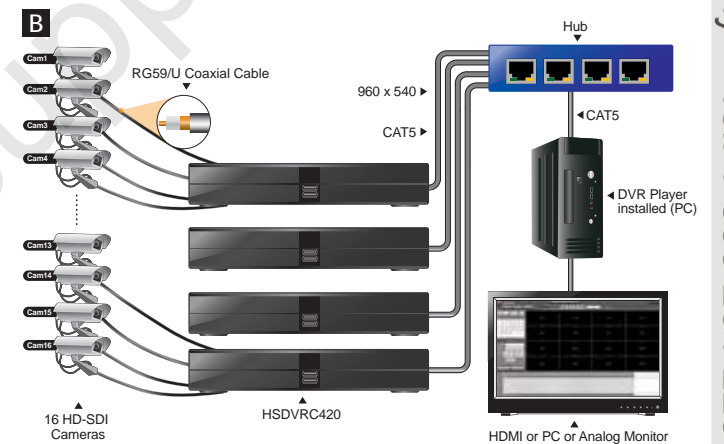

CONNECTIONS

Distributed By: Audio Video Supply -- Tel: 1-800-284-2288 -- www.avsupply.com