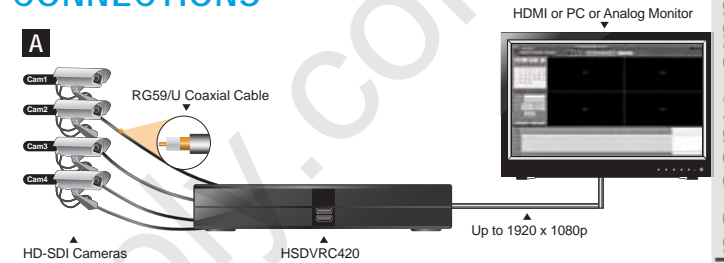

CONNECTIONS

Distributed By: Audio Video Supply -- Tel: 1-800-284-2288 -- www.avsupply.com