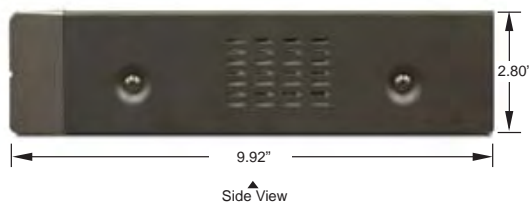

HSDVRC421

4CH HD-SDI DVR

SPECIFICATIONS

HSDVRC421	
System	
Input Format	720p /50 or 60, 1080p /25 or 30, 1080i /50 or 59.94 or 60
Camera Input	BNC x 4
Monitor Output	HDMI / VGA (D-Sub15)
Audio In	4 x Line In (RCA Jack)
Audio Out	1 x Line Out (RCA Jack)
Sensor In / Out	4 / 1
External Port	RS485
USB Port	2 Ports (Front)
IR Remote	Provided
Recording	
Video / Audio	H.264 Codec
H.264 Max. Record Playback	CIF, D1, 720p / 120fps, 1080p / 120fps
Record Mode	Continuous / Schedule / Motion / Alarm / Audio Event
Quality	3 Steps
Pre / Post Recording	Yes / up to 99 sec
Motion Detection	Built-In
Storage	
HDD Support	2 Internal SATA HDDs Bay (up to 6TB) available
Standard HDD Built-In	1TB
External Storage	USB Port
Network	
Ethernet	10 / 100 / 1000Mbps
Camera CH Expansion	Yes (through HUB)
Viewer Software	CMS (up to 64ch)
Mobile Application	iPhone & Android
Remote Notification	Yes
Power	
DC Inlet	DC 12V / 3.5A
Dimension & Weight	
Dimension (Inch)	13.86 x 2.80 x 9.92
Weight	6.6 lbs

MORE PRODUCT VIEW