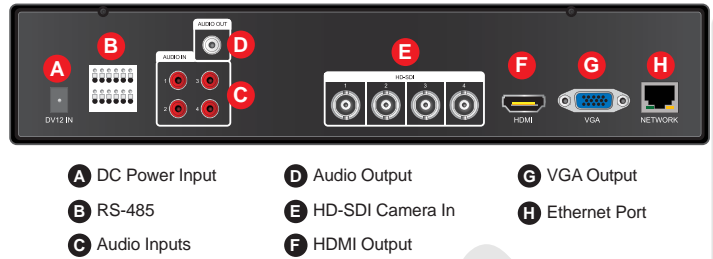

INPUT INTERFACE