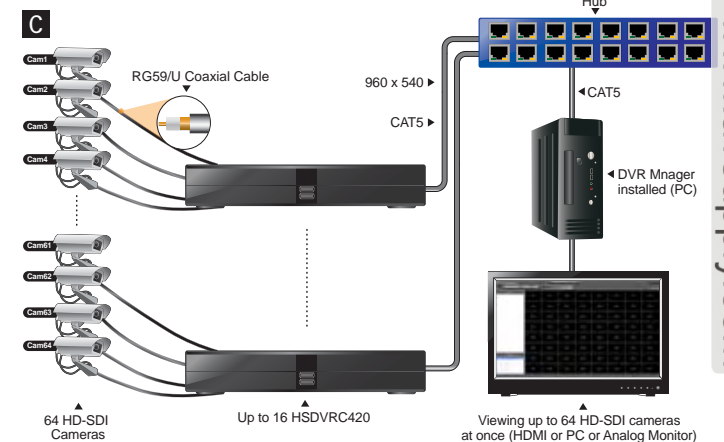

CONNECTIONS

Distributed By: Audio Video Supply -- Tel: 1-800-284-2288 -- www.avsupply.com