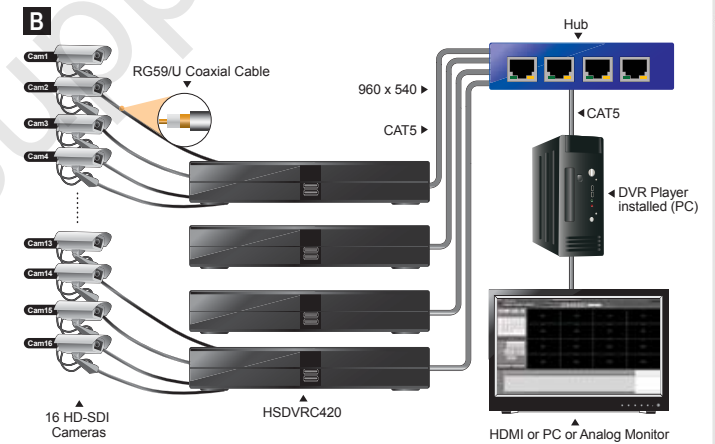

CONNECTIONS

Distributed By: Audio Video Supply -- Tel: 1-800-284-2288 -- www.avsupply.com