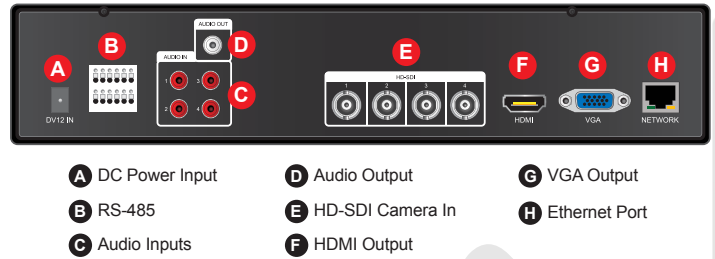

INPUT INTERFACE