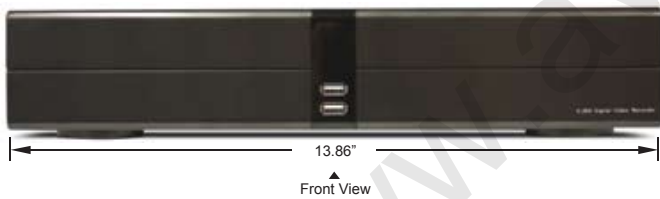

HSDVRC424

4CH HD-SDI DVR

SPECIFICATIONS

HSDVRC424	
System	
Input Format	720p /50 or 60, 1080p /25 or 30, 1080i /50 or 59.94 or 60
Camera Input	BNC x 4
Monitor Output	HDMI / VGA (D-Sub15)
Audio In	4 x Line In (RCA Jack)
Audio Out	1 x Line Out (RCA Jack)
Sensor In / Out	4 / 1
External Port	RS485
USB Port	2 Ports (Front)
IR Remote	Provided
Recording	
Video / Audio	H.264 Codec
H.264 Max. Record Playback	CIF, D1, 720p / 120fps, 1080p / 120fps
Record Mode	Continuous / Schedule / Motion / Alarm / Audio Event
Quality	3 Steps
Pre / Post Recording	Yes / up to 99 sec
Motion Detection	Built-In
Storage	
HDD Support	2 Internal SATA HDDs Bay (up to 6TB) available
Standard HDD Built-In	4TB
External Storage	USB Port
Network	
Ethernet	10 / 100 / 1000Mbps
Camera CH Expansion	Yes (through HUB)
Viewer Software	CMS (up to 64ch)
Mobile Application	iPhone & Android
Remote Notification	Yes
Power	
DC Inlet	DC 12V / 3.5A
Dimension & Weight	
Dimension (Inch)	13.86 x 2.80 x 9.92
Weight	6.6 lbs

*Design and specifications are subject to change without notice

MORE PRODUCT VIEW