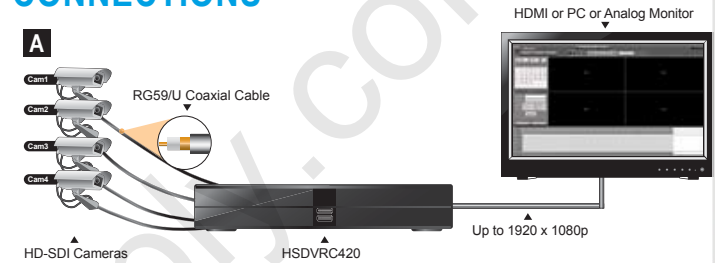

H.264
Video Codec

OVERVIEW

ORION Images HSDVRC424 is the DVR that enables the recording of HD / Full HD resolution images from HD-SDI cameras. As well as the ability to record real-time images across all channels at 720p HD resolution, the HSDVRC424 enables the user the opportunity to record in resolutions of 1080p / 1080i Full HD over selected channels.

Distributed By: Audio Video Supply -- Tel: 1-800-284-2288 -- www.avsupply.com

HSDVRC424

4CH HD-SDI DVR

SPECIFICATIONS

HSDVRC424	
System	
Input Format	720p /50 or 60, 1080p /25 or 30, 1080i /50 or 59.94 or 60
Camera Input	BNC x 4
Monitor Output	HDMI / VGA (D-Sub15)
Audio In	4 x Line In (RCA Jack)
Audio Out	1 x Line Out (RCA Jack)
Sensor In / Out	4 / 1
External Port	RS485
USB Port	2 Ports (Front)
IR Remote	Provided
Recording	
Video / Audio	H.264 Codec
H.264 Max. Record Playback	CIF, D1, 720p / 120fps, 1080p / 120fps
Record Mode	Continuous / Schedule / Motion / Alarm / Audio Event
Quality	3 Steps
Pre / Post Recording	Yes / up to 99 sec
Motion Detection	Built-In
Storage	
HDD Support	2 Internal SATA HDDs Bay (up to 6TB) available
Standard HDD Built-In	4TB
External Storage	USB Port
Network	
Ethernet	10 / 100 / 1000Mbps
Camera CH Expansion	Yes (through HUB)
Viewer Software	CMS (up to 64ch)
Mobile Application	iPhone & Android
Remote Notification	Yes
Power	
DC Inlet	DC 12V / 3.5A
Dimension & Weight	
Dimension (Inch)	13.86 x 2.80 x 9.92
Weight	6.6 lbs

*Design and specifications are subject to change without notice

MORE PRODUCT VIEW

INPUT INTERFACE

CONNECTIONS

Distributed By: Audio Video Supply -- Tel: 1-800-284-2288 -- www.avsupply.com