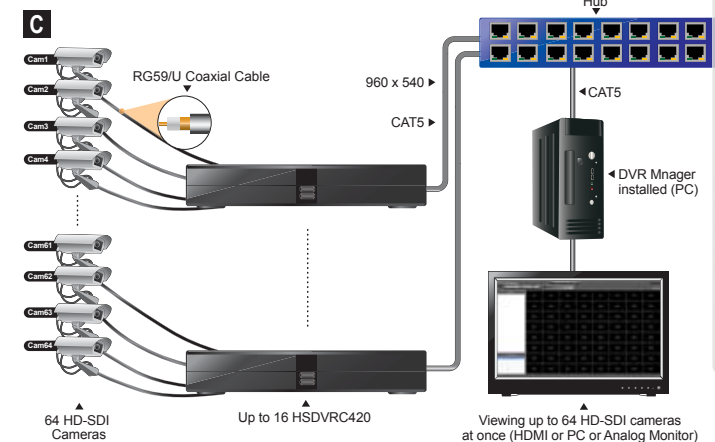

H.264
Video Codec

OVERVIEW

ORION Images HSDVRC424 is the DVR that enables the recording of HD / Full HD resolution images from HD-SDI cameras. As well as the ability to record real-time images across all channels at 720p HD resolution, the HSDVRC424 enables the user the opportunity to record in resolutions of 1080p / 1080i Full HD over selected channels.

Distributed By: Audio Video Supply -- Tel: 1-800-284-2288 -- www.avsupply.com

HSDVRC424

4CH HD-SDI DVR

SPECIFICATIONS

HSDVRC424	
System	
Input Format	720p /50 or 60, 1080p /25 or 30, 1080i /50 or 59.94 or 60
Camera Input	BNC x 4
Monitor Output	HDMI / VGA (D-Sub15)
Audio In	4 x Line In (RCA Jack)
Audio Out	1 x Line Out (RCA Jack)
Sensor In / Out	4 / 1
External Port	RS485
USB Port	2 Ports (Front)
IR Remote	Provided
Recording	
Video / Audio	H.264 Codec
H.264 Max. Record Playback	CIF, D1, 720p / 120fps, 1080p / 120fps
Record Mode	Continuous / Schedule / Motion / Alarm / Audio Event
Quality	3 Steps
Pre / Post Recording	Yes / up to 99 sec
Motion Detection	Built-In
Storage	
HDD Support	2 Internal SATA HDDs Bay (up to 6TB) available
Standard HDD Built-In	4TB
External Storage	USB Port
Network	
Ethernet	10 / 100 / 1000Mbps
Camera CH Expansion	Yes (through HUB)
Viewer Software	CMS (up to 64ch)
Mobile Application	iPhone & Android
Remote Notification	Yes
Power	
DC Inlet	DC 12V / 3.5A
Dimension & Weight	
Dimension (Inch)	13.86 x 2.80 x 9.92
Weight	6.6 lbs

*Design and specifications are subject to change without notice

MORE PRODUCT VIEW

INPUT INTERFACE

CONNECTIONS

Distributed By: Audio Video Supply -- Tel: 1-800-284-2288 -- www.avsupply.com