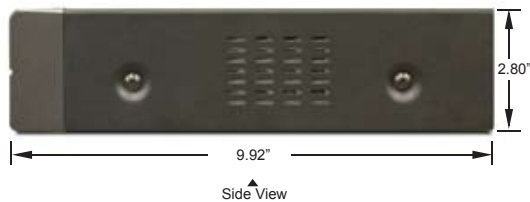

HSDVRC424

4CH HD-SDI DVR

SPECIFICATIONS

HSDVRC424	
System	
Input Format	720p /50 or 60, 1080p /25 or 30, 1080i /50 or 59.94 or 60
Camera Input	BNC x 4
Monitor Output	HDMI / VGA (D-Sub15)
Audio In	4 x Line In (RCA Jack)
Audio Out	1 x Line Out (RCA Jack)
Sensor In / Out	4 / 1
External Port	RS485
USB Port	2 Ports (Front)
IR Remote	Provided
Recording	
Video / Audio	H.264 Codec
H.264 Max. Record Playback	CIF, D1, 720p / 120fps, 1080p / 120fps
Record Mode	Continuous / Schedule / Motion / Alarm / Audio Event
Quality	3 Steps
Pre / Post Recording	Yes / up to 99 sec
Motion Detection	Built-In
Storage	
HDD Support	2 Internal SATA HDDs Bay (up to 6TB) available
Standard HDD Built-In	4TB
External Storage	USB Port
Network	
Ethernet	10 / 100 / 1000Mbps
Camera CH Expansion	Yes (through HUB)
Viewer Software	CMS (up to 64ch)
Mobile Application	iPhone & Android
Remote Notification	Yes
Power	
DC Inlet	DC 12V / 3.5A
Dimension & Weight	
Dimension (Inch)	13.86 x 2.80 x 9.92
Weight	6.6 lbs

*Design and specifications are subject to change without notice

MORE PRODUCT VIEW