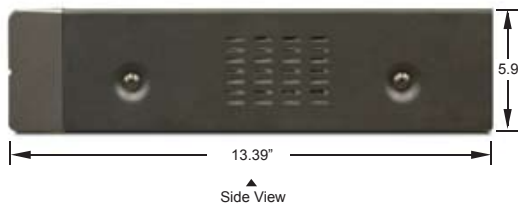

HSDVRC722

7CH HD-SDI DVR

SPECIFICATIONS

HSDVRC722	
System	
Input Format	720p /50 or 60, 1080p /25 or 30, 1080i /50 or 59.94 or 60
Camera Input	BNC x 7
Monitor Output	HDMI / VGA (D-Sub15)
Audio In	4 x Line In (RCA Jack)
Audio Out	1 x Line Out (RCA Jack)
Sensor In / Out	4 / 1
External Port	RS485
USB Port	2 Ports (Front)
IR Remote	Provided
Recording	
Video / Audio	H.264 Codec
H.264 Max. Record Playback	CIF, D1, 720p / 120fps, 1080p / 120fps
Record Mode	Continuous / Schedule / Motion / Alarm / Audio Event
Quality	3 Steps
Pre / Post Recording	Yes / up to 99 sec
Motion Detection	Built-In
Storage	
HDD Support	2 Internal SATA HDDs Bay (up to 6TB) available
Standard HDD Built-In	2TB
External Storage	USB Port
Network	
Ethernet	10 / 100 / 1000Mbps
Camera CH Expansion	Yes (through HUB)
Viewer Software	CMS (up to 64ch)
Mobile Application	iPhone & Android
Remote Notification	Yes
Power	
DC Inlet	DC 12V / 3.5A
Dimension & Weight	
Dimension (Inch)	15.75 x 5.9 x 13.39
Weight	8.8 lbs

MORE PRODUCT VIEW