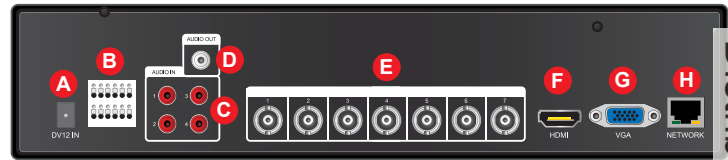

INPUT INTERFACE

- **A** DC Power Input
- **B** RS-485
- **C** Audio Inputs
- **D** Audio Output
- **E** HD-SDI Camera In
- **F** HDMI Output
- **G** VGA Output
- **H** Ethernet Port