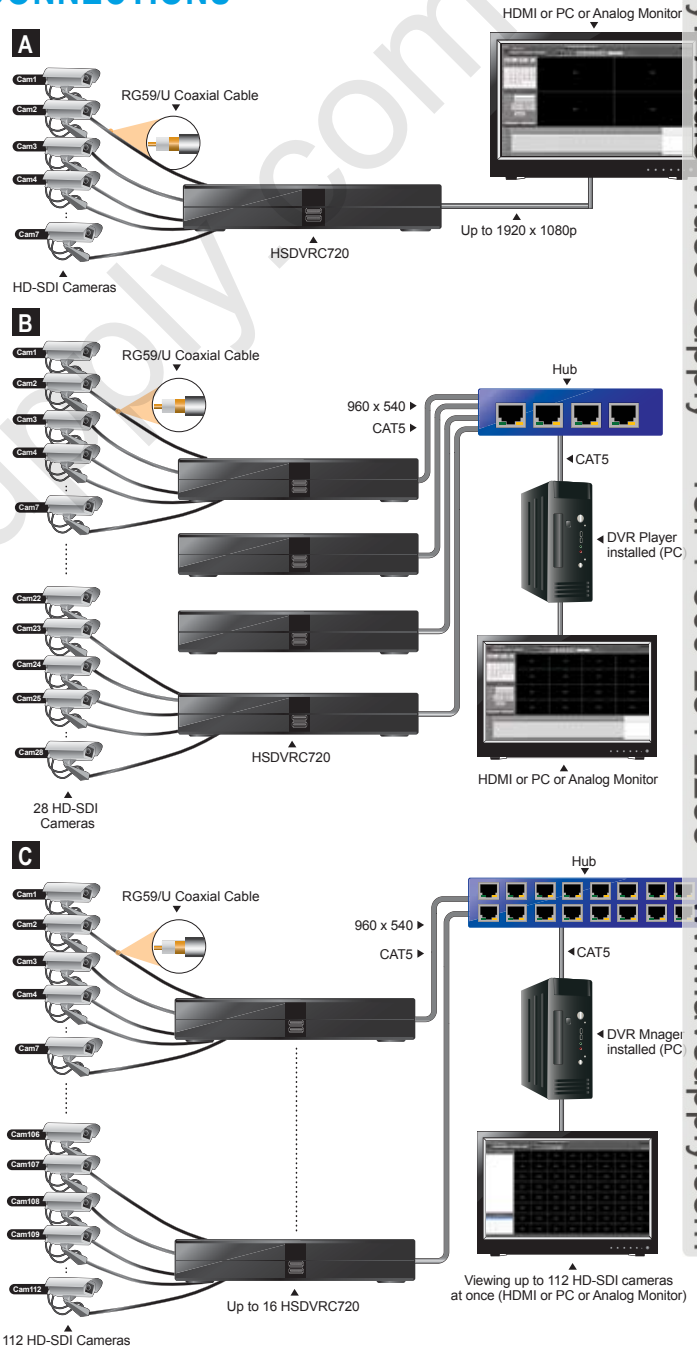

CONNECTIONS

Distributed By: Audio Video Supply -- Tel: 1-800-284-2288 -- www.avsupply.com