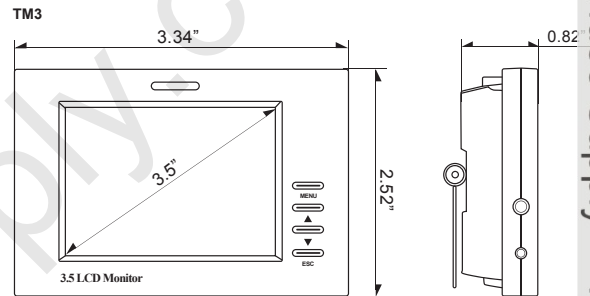

DIMENSIONS