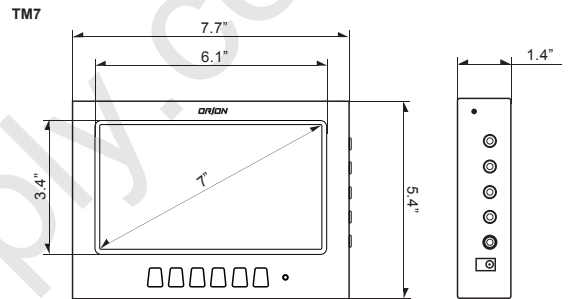

DIMENSIONS