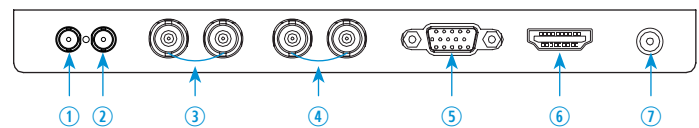

HYBRID PROFESSIONAL LED CCTV MONITOR

MODEL #		VZ-24CMX
VIDEO		
Screen Size	23.6"	
Max. Resolution	1920 x 1080 @60Hz	
Pixel Pitch	0.2715 mm x 0.2715 mm	
Brightness	300cd/m ² (Typical)	
Contrast Ratio	1000:1	
Aspect Ratio	16 : 9	
Viewing Angle (H/V)	170° / 160°	
Display Color	16.7 Million	
Response Time	< 5 ms	
Video System	NTSC / PAL	
INTERFACE		
AV (AHD, TVI, CVI) In / Out	1 / 1	
AV (CVBS) In / Out	1 / 1	
VGA In (15Pin D-Sub)	1	
HDMI In	1	
PC Audio In / AV Audio In	1 / 1	
AUDIO		
Built in speaker	3W X 2	
SPECIAL FEATURES		
Filter Type	3D Comb-filter / De-Interlace	
Hybrid Input - AHD, TVI, CVI	Support	
Language	English, Deutsch, French, Spanish, Italian	
DIMENSIONS & WEIGHT		
Outline Dimension (W x H x D)	21.88" x 15.68" x 1.94"	
	555.90 mm x 398.47 mm x 49.5 mm	
Net Weight / Gross Weight	11.02 lb (5.0 kg) / 13.66 lb (6.2 kg)	
MOUNT		
VESA	100mm x 100mm (M4 x L8 screws)	
GENERAL		
Power	Electrical Ratings	DC 12V, 3A (AC 100-240V, 50/60Hz)
	Consumption	28 W
Operating Temperature Humidity		14 ~ 122°F / -10 ~ 50°C 20 ~ 70% RH
Regulations		FCC(A), CE, RoHs
Compatible Mounts		WALL CEILING RACK
		VZ-WM05, VZ-WM11, VZ-AM01, VZ-AM02 VZ-CMKIT-01 VZ-RMK08

VZ-24CMX ADVANTAGES

- 23.6" Full HD Resolution
- 3D Comb-filter, De-Interlace
- 16:9 / 4:3 Ratio Available, HDMI, VGA, PC Audio, AV Audio
- 1 Hybrid AV (AHD2.0 / HD-TVI / HD-CVI) Input / Output (Loop-through)
- 1 AV (CVBS) Input / Output (Loop-through)
- Built-in Speakers, Auto Source & Power Recovery
- 3-Year Warranty

DIMENSIONS

INTERFACE

1. PC Audio IN
2. AV Audio IN
3. AV(AHD, TVI, CVI) IN / OUT
4. AV(CVBS) IN / OUT
5. VGA IN
6. HDMI IN
7. DC12V IN

Contact ViewZ

Specification subject to change without notice.