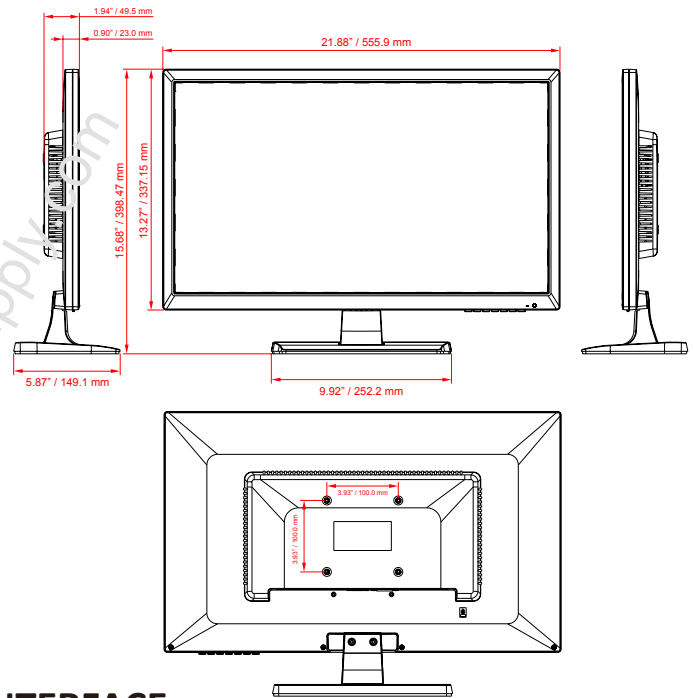

HYBRID PROFESSIONAL LED CCTV MONITOR

MODEL #		VZ-24CMX
VIDEO		
Screen Size	23.6"	
Max. Resolution	1920 x 1080 @60Hz	
Pixel Pitch	0.2715 mm x 0.2715 mm	
Brightness	300cd/m ² (Typical)	
Contrast Ratio	1000:1	
Aspect Ratio	16 : 9	
Viewing Angle (H/V)	170° / 160°	
Display Color	16.7 Million	
Response Time	< 5 ms	
Video System	NTSC / PAL	
INTERFACE		
AV (AHD, TVI, CVI) In / Out	1 / 1	
AV (CVBS) In / Out	1 / 1	
VGA In (15Pin D-Sub)	1	
HDMI In	1	
PC Audio In / AV Audio In	1 / 1	
AUDIO		
Built in speaker	3W X 2	
SPECIAL FEATURES		
Filter Type	3D Comb-filter / De-Interlace	
Hybrid Input - AHD, TVI, CVI	Support	
Language	English, Deutsch, French, Spanish, Italian	
DIMENSIONS & WEIGHT		
Outline Dimension (W x H x D)	21.88" x 15.68" x 1.94"	
	555.90 mm x 398.47 mm x 49.5 mm	
Net Weight / Gross Weight	11.02 lb (5.0 kg) / 13.66 lb (6.2 kg)	
MOUNT		
VESA	100mm x 100mm (M4 x L8 screws)	
GENERAL		
Power	Electrical Ratings	DC 12V, 3A (AC 100-240V, 50/60Hz)
	Consumption	28 W
Operating Temperature Humidity		14 ~ 122°F / -10 ~ 50°C 20 ~ 70% RH
Regulations		FCC(A), CE, RoHs
Compatible Mounts		WALL CEILING RACK
		VZ-WM05, VZ-WM11, VZ-AM01, VZ-AM02 VZ-CMKIT-01 VZ-RMK08

VZ-24CMX ADVANTAGES

- 23.6" Full HD Resolution
- 3D Comb-filter, De-Interlace
- 16:9 / 4:3 Ratio Available, HDMI, VGA, PC Audio, AV Audio
- 1 Hybrid AV (AHD2.0 / HD-TVI / HD-CVI) Input / Output (Loop-through)
- 1 AV (CVBS) Input / Output (Loop-through)
- Built-in Speakers, Auto Source & Power Recovery
- 3-Year Warranty

DIMENSIONS

INTERFACE

1. PC Audio IN
2. AV Audio IN
3. AV(AHD, TVI, CVI) IN / OUT
4. AV(CVBS) IN / OUT
5. VGA IN
6. HDMI IN
7. DC12V IN

Contact ViewZ

Specification subject to change without notice.