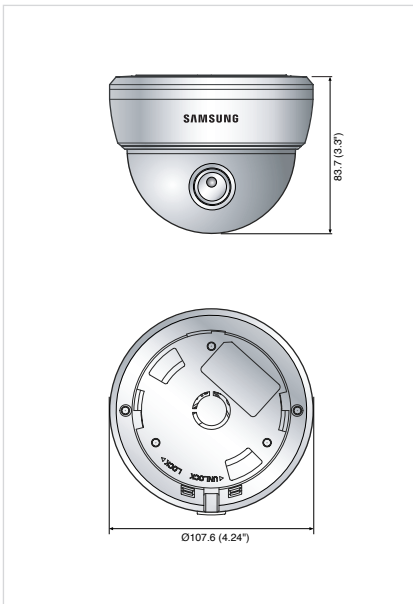

Dimensions

Unit : mm (inch)