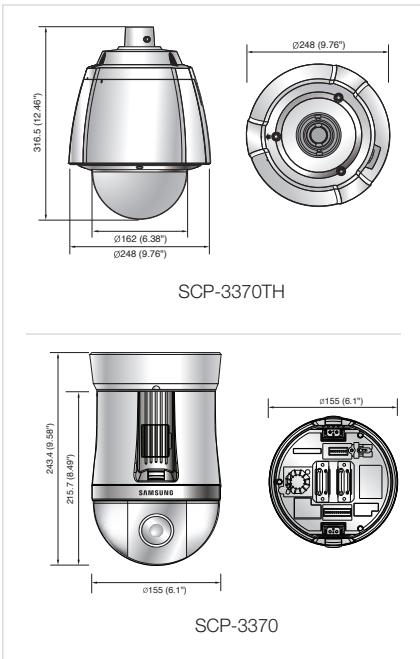

1/4" 37x High Resolution WDR PTZ Dome Camera

SCP-3370TH/3370

SCP-3370TH/3370H

SCP-3370

Dimensions

Unit : mm (inch)

Accessories (Optional)

Controllers (optional)