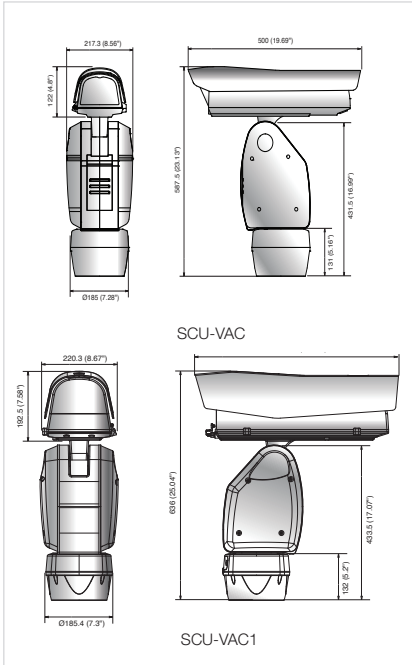

# Positioning System

## SCU-VAC/VAC1

### Specifications

		SCU-VAC	SCU-VAC1
Electrical	Input Voltage	24VAC	
	Power Consumption	Max. 100W	
Operational	Pan Range	360° Endless	
	Pan Speed	Preset : 0.1°~120°/sec, Manual : 0.1°~ 36 °/sec (Turbo : 120 °/sec)	
	Tilt Range	-85° ~ 40°	
	Tilt Speed	Preset : 0.1° ~ 36°/sec, Manual : 0.1° ~ 36 °/sec	
	Preset Positions	255	
	Preset Accuracy	±0.1°	
Environmental	Operating Temperature	-50°C ~ +50°C (-58°F ~ +122°F)	
	Operating Humidity	0% ~ up to 100% RH	
Material		Aluminum diecasting	
Dimensions		217.3 x 587.5 x 500mm (8.56" x 23.13" x 19.69")	220 x 567.3 x 639mm (8.56" x 23.13" x 19.69")
	Weight	17Kg (37.48 lb)	
Mechanical	Ingress Protection	IP66	
	Certificate	FCC(Class A), UL/cUL Listed, CE (Class A)	
	Dimensions for Camera & Lens	130 x 77 x 430mm	168 x 140 x 460mm

### Dimensions

Unit : mm (inch)