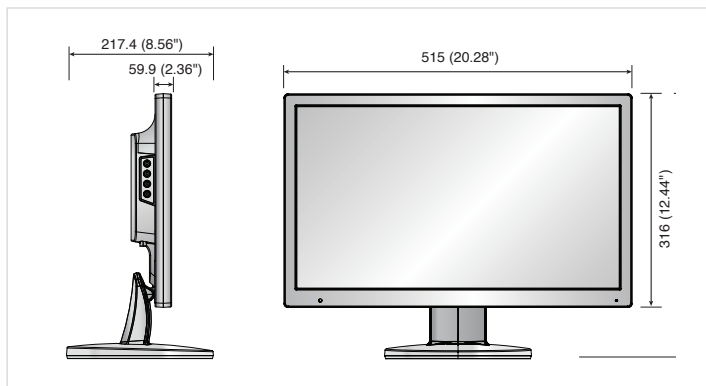

Dimensions

Unit : mm (inch)