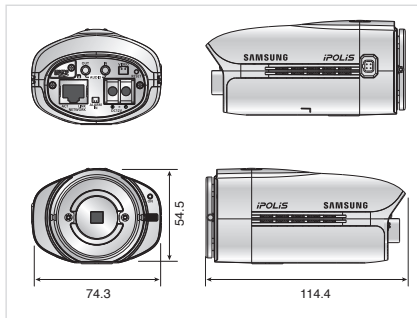

Dimensions

Unit : mm (inch)