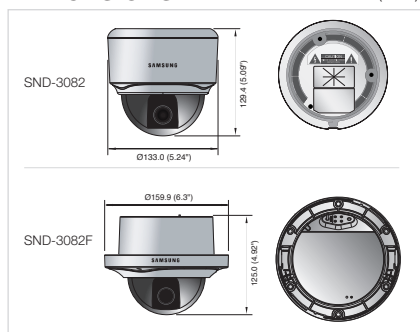

Dimensions

Unit : mm (inch)

■ DISTRIBUTED BY

SAMSUNG TECHWIN AMERICA Inc.
100 Challenger Road, Suite 700, Ridgely Park, NJ 07660, UNITED STATES
Tol Free : 1-877-213-1222 Fax : 1-201-373-0124
www.samsungsecurityusa.com

The Eco mark represents Samsung Techwin's will to create environment-friendly products, and indicates that the product satisfies the EU RoHS Directive.