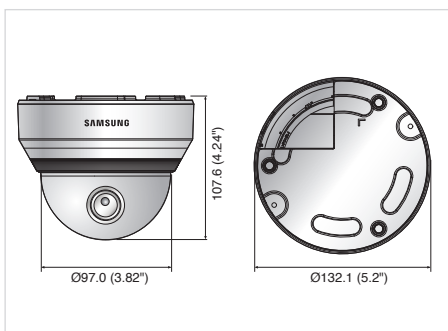

Dimensions

Unit : mm (inch)

The Eco mark represents Samsung Techwin's will to create environment-friendly products, and indicates that the product satisfies the EU RoHS Directive.

DISTRIBUTED BY

SAMSUNG TECHWIN CO., LTD. 701, Sampyeong-dong, Bundang-gu, Seongnam-si, Gyeonggi-do Korea 463-400
Tel : +82-70-7147-8741-8749, 8752-8760 Fax : +82-31-8018-3745 www.samsungsecurity.com www.samsungcctv.com

SAMSUNG TECHWIN EUROPE LTD.
2st floor No.5, The Height, Brookland, Weybridge, Surrey,
U.K. KT13 0NY
Tel : +44 1932 82 6700

SHANGHAI SAMSUNG TECHWIN CO., LTD.
32F, Bk B, International Business Center, No. 391 Guiping Rd.,
Shanghai, China 200233
Tel : 021-5427-1155 Fax : 021-5423-5122