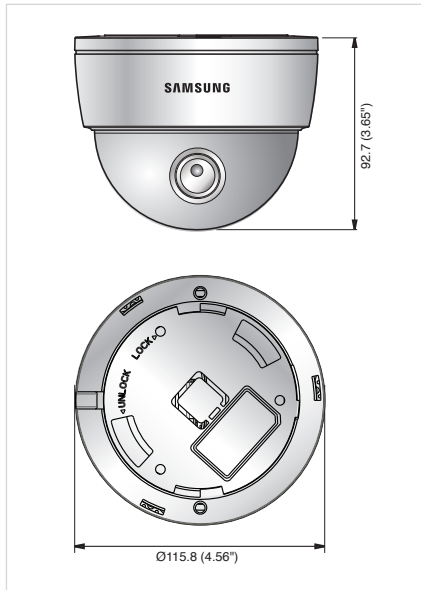

Dimensions

Unit : mm (inch)

Design and specifications are subject to change without notice.

The Eco mark represents Samsung Techwin's will to create environment-friendly products, and indicates that the product satisfies the EU RoHS Directive.

■ DISTRIBUTED BY