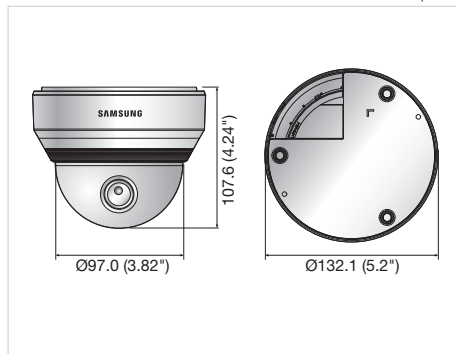

Dimensions

Unit : mm (inch)

Accessory

SND-7084N/P

VIDEO	
Imaging Device	1/2.8" PS Exmor 3.2M CMOS
Total Pixels	2,065(H) x 1,565(V)
Effective Pixels	2,065(H) x 1,553(V)
Scanning System	Progressive
Min. Illumination	Color : 0.1Lux (F1.2, 50IRE), 0.01Lux (30fps, 1sec, 50IRE), B/W : 0.01Lux (F1.2, 50IRE)
S / N Ratio	50dB
Video Output	CVBS : 1.0 Vp-p / 75Ω composite, 720 x 480(N), 720 x 576(P), for installation DIP connector type
LENS	
Focal Length (Zoom Ratio)	3 ~ 8.5mm (2.8x) motorized varifocal
Max. Aperture Ratio	F1.2
Angular Field of View	H : 100.12°(Wide) ~ 35.38°(Tele) / V : 73.76°(Wide) ~ 26.58°(Tele)
Min. Object Distance	0.5m (1.64ft)
Focus Control	Simple focus / Manual, Remote control via network (Manual, Simple focus, Day & Night)
Lens Type / Mount Type	DC auto iris / Board-in type
PAN / TILT / ROTATE	
Pan / Tilt / Rotate Range	0° ~ 354° / 0° ~ 67° / 0° ~ 355°
OPERATIONAL	
Camera Title	Off / On (Displayed up to 45 characters)
Day & Night	Auto (ICR) / Color / B/W / External / Schedule
Backlight Compensation	Off / BLC
Wide Dynamic Range	120dB
Contrast Enhancement	SSDR (Samsung Super Dynamic Range) (Off / On)
Digital Noise Reduction	SSNR III (2D+3D noise filter) (Off / On)
Digital Image Stabilization	Off / On
Defog	Off / Auto / Manual
Motion Detection	Off / On (4 zones with 4 points polygonal)
Privacy Masking	Off / On (32 zones with 4 points of polygonal)
Gain Control	Off / Low / Middle / High
White Balance	ATW / AWC / Manual / Indoor / Outdoor
Electronic Shutter Speed	Minimum / Maximum / Anti flicker (1 ~ 1/12,000sec)
Flip / Mirror	Off / On
Intelligent Video Analytics	Tampering, Virtual line, Enter / Exit, Appear / Disappear, Audio detection, Face detection with metadata
Alarm I/O	Input 1ea / Output 1ea
Alarm Triggers	Motion detection, Tampering, Audio detection, Face detection, Video analytics, Alarm input
Alarm Events	File upload via FTP and E-mail, Notification via E-mail, TCP and HTTP Local storage (SD/SDHC/SDXC) recording at Network disconnected & Event (Alarm triggers), External output
NETWORK	
Ethernet	RJ-45 (10/100BASE-T)
Video Compression Format	H.264 (MPEG-4 part 10/AVC), MJPEG
Resolution	2048 x 1536, 1920 x 1080, 1600 x 1200, 1280 x 960, 1280 x 720, 1024 x 768, 800 x 600, 800 x 450, 640 x 480, 640 x 360, 320 x 240, 320 x 180
Max. Framerate	H.264 : Max. 30fps@2048 x 1536, Max 60fps@the other resolutions MJPEG : Max. 10fps@2048 x 1536, 1920 x 1080, 1600 x 1200, 1280 x 960, 1280 x 720, 1024 x 768 Max. 30fps@800 x 600, 800 x 450, 640 x 480, 640 x 360, 320 x 240, 320 x 180
Smart Codec	Built-in (Area-based : 5ea, Face detection mode)
Video Quality Adjustment	H.264 : Compression level, Target bitrate level control, MJPEG : Quality level control
Bitrate Control Method	H.264 : CBR or VBR, MJPEG : VBR
Streaming Capability	Multiple streaming (Up to 10 profiles)
Audio I/O	Mic(Line)-in / Built-in mic selectable via UI, Line-out (Mono, 1Vrms) 2.5V DC (4mA) powered 2K Ohm
Audio Compression Format	G.711 u-law / G.726 selectable, G.726 (ADPCM) 8KHz, G.711 8KHz G.726 : 16Kbps, 24Kbps, 32Kbps, 40Kbps
Audio Communication	Bi-directional audio
IP	IPv4, IPv6
Protocol	TCP/IP, UDP/IP, RTP(UDP), RTP(TCP), RTCP, RTSP, NTP, HTTP, HTTPS, SSL, DHCP, PPPoE, FTP, SMTP, ICMP, IGMP, SNMPv1/v2c/v3(MIB-2), ARP, DNS, DDNS, QoS, PIM-SM, UPnP, Bonjour
Security	HTTPS(SSL) login authentication, Digest login authentication IP address filtering, User access log, 802.1x authentication
Streaming Method	Unicast / Multicast
Max. User Access	15 users at unicast mode
Memory Slot	micro SD/SDHC/SDXC Motion images recorded in the SDXC/SDHC/SD memory card can be downloaded
Application Programming Interfac	ONVIF profile S, HTTP API v2.0, S/NP 1.2
Webpage Language	English, French, German, Spanish, Italian, Chinese, Korean, Russian, Japanese, Swedish, Danish, Portuguese, Turkish, Polish, Czech, Rumanian, Serbian, Dutch, Croatian, Hungarian, Greek, Norwegian, Finnish
Web Viewer	Supported OS : Windows XP / VISTA / 7 / 8, MAC OS X 10.7 Supported Browser : Microsoft Internet Explorer (Ver. 11, 10, 9, 8), Mozilla Firefox (Ver. 19, 18, 17, 16, 15, 14, 13, 12, 11, 10, 9), Google Chrome (Ver. 25, 24, 23, 22, 21, 20, 19, 18, 17, 16, 15), Apple Safari (Ver. 6.0.2(Mac OS X 10.8, 10.7 only), 5.1.7) * Mac OS X only
Central Management Software	SmartViewer
ENVIRONMENTAL	
Operating Temperature / Humidity	-10°C ~ +55°C (+14°F ~ +131°F) / Less than 90% RH
Storage Temperature / Humidity	-30°C ~ +60°C (-22°F ~ +140°F) / Less than 90% RH
ELECTRICAL	
Input Voltage / Current	12V DC, PoE (IEEE802.3af class 3)
Power Consumption	Max. 9.6W (12V DC), Max. 11.6W (PoE)
MECHANICAL	
Color / Material	Ivory / Aluminum
Dimensions (WxH)	Ø132.1 x 107.6mm (Ø5.2" x 4.24")
Weight	1Kg (2.20 lb)