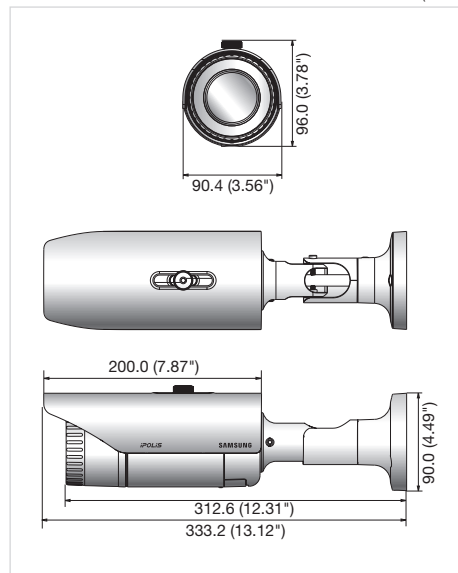

Dimensions

Unit : mm (inch)

SNO-7084RN/P

VIDEO	
Imaging Device	1/2.8" PS Exmor 3.2M CMOS
Total Pixels	2,065(H) x 1,565(V)
Effective Pixels	2,065(H) x 1,553(V)
Scanning System	Progressive
Min. Illumination	Color : 0.1Lux (F1.2, 50IRE), 0.06Lux (F1.2, 30IRE) B/W : 0Lux (F1.2, 50IRE), 0Lux (F1.2, 30IRE)
S / N Ratio	50dB
Video Output	CVBS : 1.0 Vp-p / 75Ω composite, 720 x 480(N), 720 x 576(P), for installation Connector type
LENS	
Focal Length (Zoom Ratio)	3 ~ 8.5mm (2.8x) motorized varifocal
Max. Aperture Ratio	F1.2
Angular Field of View	H : 100.12°(Wide) ~ 35.38°(Tele) / V : 73.76°(Wide) ~ 26.58°(Tele)
Min. Object Distance	0.5m (1.64ft)
Focus Control	Simple focus (Motorized V/F) / Manual, Remote control via network (Manual, Simple focus)
Lens Type / Mount Type	DC auto iris, P-Iris / Board-in type
OPERATIONAL	
IR LED	20ea
Viewable Length	30m (98.43ft)
Camera Title	Off / On (Displayed up to 45 characters)
Day & Night	Auto (ICR) / Color / B/W / External / Schedule
Backlight Compensation	Off / BLC / WDR
Wide Dynamic Range	120dB
Contrast Enhancement	SSDR (Samsung Super Dynamic Range) (Off / On)
Digital Noise Reduction	SSNR3 (2D+3D noise filter) (Off / On)
Digital Image Stabilization	Off / On
Defog	Off / Auto / Manual
Motion Detection	Off / On (4 zones with 4 points polygonal)
Privacy Masking	Off / On (32zones with 4 points of polygonal)
Gain Control	Off / Low / Middle / High
White Balance	ATW / AWC / Manual / Indoor / Outdoor
Electronic Shutter Speed	Minimum / Maximum / Anti flicker (1 ~ 1/12,000sec)
Flip / Mirror	Off / On
Intelligent Video Analytics	Tampering, Virtual line, Enter / Exit, Appear / Disappear, Audio detection, Face detection with metadata
Alarm I/O	Input 1ea / Output 1ea
Alarm Triggers	Motion detection, Tampering, Audio detection, Face detection, Network disconnection, Video analytics, Alarm input
Alarm Events	File upload via FTP and E-mail, Notification via E-mail, Local storage (SD/SDHC/SDXC) or NAS recording at event, External output
NETWORK	
Ethernet	RJ-45 (10/100BASE-T)
Video Compression Format	H.264 (MPEG-4 part 10/AVC), MJPEG
Resolution	2048 x 1536, 1920 x 1080, 1600 x 1200, 1280 x 1024, 1280 x 960, 1280 x 720, 1024 x 768, 800 x 600, 800 x 450, 640 x 480, 640 x 360, 320 x 240, 320 x 180
Max. Framerate	H.264 : Max. 30fps@2048 x 1536, Max 60fps@the other resolutions MJPEG : Max. 10fps@2048 x 1536 Max. 15fps@1920 x 1080, 1600 x 1200, 1280 x 1024, 1280 x 960, 1280 x 720, 1024 x 768 Max. 30fps@800 x 600, 800 x 450, 640 x 480, 640 x 360, 320 x 240, 320 x 180
Smart Codec	Manual mode (Area-based : 5ea), Face detection mode
Video Quality Adjustment	H.264 : Compression level, Target bitrate level control, MJPEG : Quality level control
Bitrate Control Method	H.264 : CBR or VBR, MJPEG : VBR
Streaming Capability	Multiple streaming (Up to 10 profiles)
Audio In	Selectable (Mic in / Line in), Supply voltage : 2.5V DC (4mA), Input impedance : approx. 2K Ohm
Audio Out	Line out (3.5mm mono jack), Max output level : 1 Vrms
Audio Compression Format	G.711 u-law / G.726 selectable, G.726 (ADPCM) 8KHz, G.711 8KHz G.726 : 16Kbps, 24Kbps, 32Kbps, 40Kbps
Audio Communication	Bi-directional audio
IP	IPv4, IPv6
Protocol	TCP/IP, UDP/IP, RTP(UDP), RTP(TCP), RTCP, RTSP, NTP, HTTP, HTTPS, SSL, DHCP, PPPoE, FTP, SMTP, ICMP, IGMP, SNMPv1/v2c/v3(MIB-2), ARP, DNS, DDNS, QoS, PIM-SM, UPnP, Bonjour
Security	HTTPS(SSL) login authentication, Digest login authentication IP address filtering, User access log, 802.1x authentication
Streaming Method	Unicast / Multicast
Max. User Access	15 users at unicast mode
Edge Storage	micro SD/SDHC/SDXC 4GB SD memory built-in, Motion images recorded in the SDXC/SDHC/SD memory card can be downloaded
Application Programming Interfac	ONVIF profile S, SUNAPI (HTTP API) v2.0, SVNP 1.2
Webpage Language	English, French, German, Spanish, Italian, Chinese, Korean, Russian, Japanese, Swedish, Danish, Portuguese, Turkish, Polish, Czech, Rumanian, Serbian, Dutch, Croatian, Hungarian, Greek, Norwegian, Finnish
Web Viewer	Supported OS : Windows XP / VISTA / 7 / 8, MAC OS X 10.7 Supported Browser : Microsoft Internet Explorer (Ver. 11, 10, 9, 8), Mozilla Firefox (Ver. 19, 18, 17, 16, 15, 14, 13, 12, 11, 10, 9), Google Chrome (Ver. 25, 24, 23, 22, 21, 20, 19, 18, 17, 16, 15), Apple Safari (Ver. 6.0.2(Mac OS X 10.8, 10.7 only), 5.1.7) * Mac OS X only
Central Management Software	SmartViewer
ENVIRONMENTAL	
Operating Temperature / Humidity	24V AC : -50°C ~ +55°C (-58°F ~ +131°F) / Less than 90% RH 12V DC, PoE : -30°C ~ +55°C (-22°F ~ +131°F) / Less than 90% RH
Storage Temperature / Humidity	-30°C ~ +60°C (-22°F ~ +140°F) / Less than 90% RH
Ingress Protection	IP66
Vandal Resistance	IK10
ELECTRICAL	
Input Voltage / Current	24V AC, 12V DC, PoE (IEEE802.3af class3)
Power Consumption	Max. 11.5W (12V DC), Max. 12.5W (PoE), Max. 13.0W / 19.0W (24V AC, Heater off / on) * Heater works at AC power input only
MECHANICAL	
Color / Material	Dark gray / Aluminium
Dimensions (WxHxD)	90.4 x 96.0 x 333.2mm (3.56" x 3.78" x 13.12")
Weight	1.19Kg (2.62 lb)