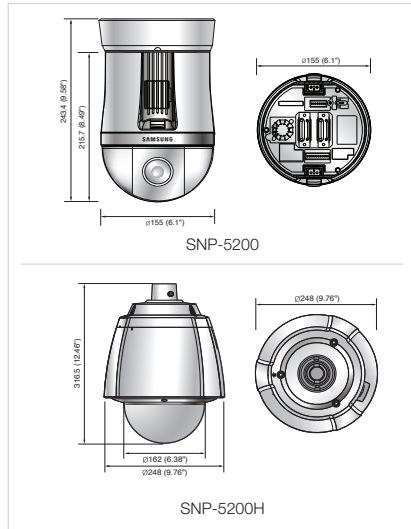

Dimensions

Unit : mm (inch)