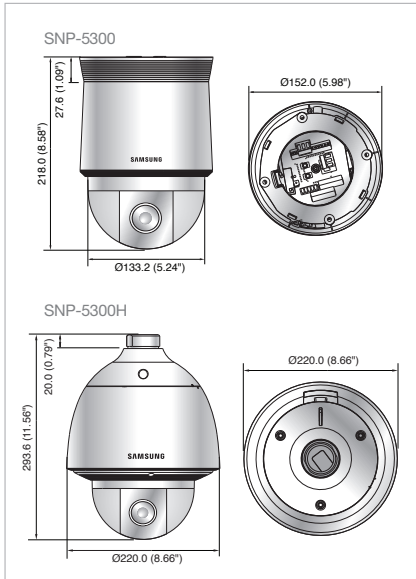

Dimensions

Unit : mm (inch)