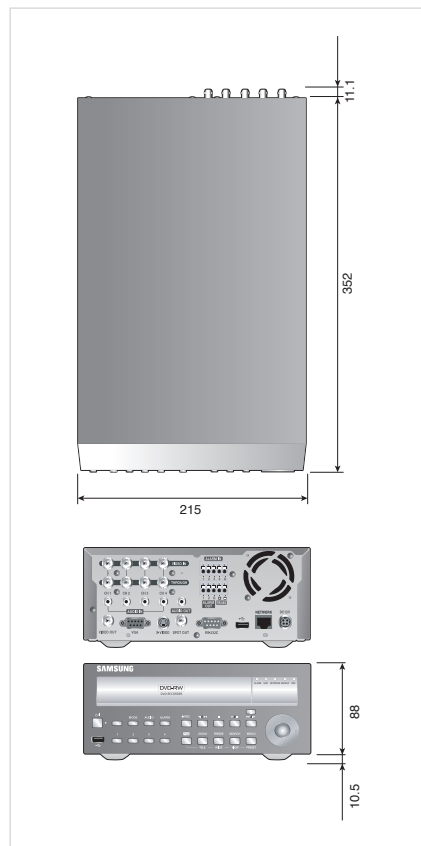

4CH H.264 Digital Video Recorder

SRD-470/470D

Dimensions

Unit : mm (inch)

The Eco mark represents Samsung Techwin's will to create environment-friendly products, and indicates that the product satisfies the EU RoHS Directive.

Specifications