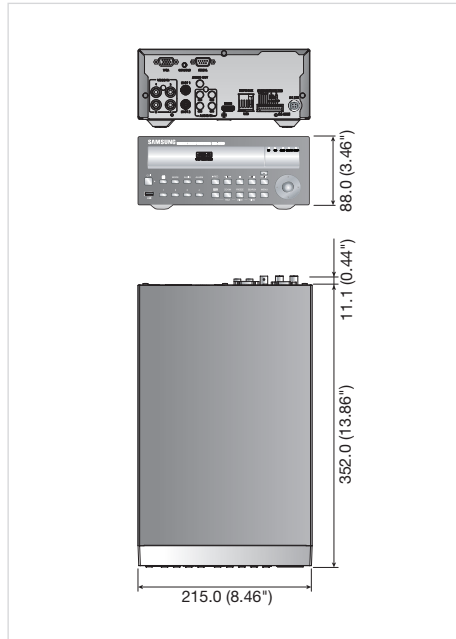

Dimensions

Unit : mm (inch)

The Eco mark represents Samsung Techwin's will to create environment-friendly products, and indicates that the product satisfies the EU RoHS Directive.

Design and specifications are subject to change without notice.

■ DISTRIBUTED BY

SAMSUNG TECHWIN CO., LTD.

6, Pangyo-ro 319beon-gil, Bundang-gu, Seongnam-si, Gyeonggi-do, SEOUL 463-400 Rep. of KOREA
Tel : +82-70-7147-8741 ~ 8749, 8752 ~ 8760 Fax : +82-31-8018-3745 www.samsungsecurity.com www.samsungcctv.com

SAMSUNG TECHWIN EUROPE LTD.
2nd floor No5, The Height, Brookland, Weybridge, Surrey, UK
KT13 0NY
Tel : +44-1932-82-6700 Fax : +44 1932 82 6701

SAMSUNG TECHWIN