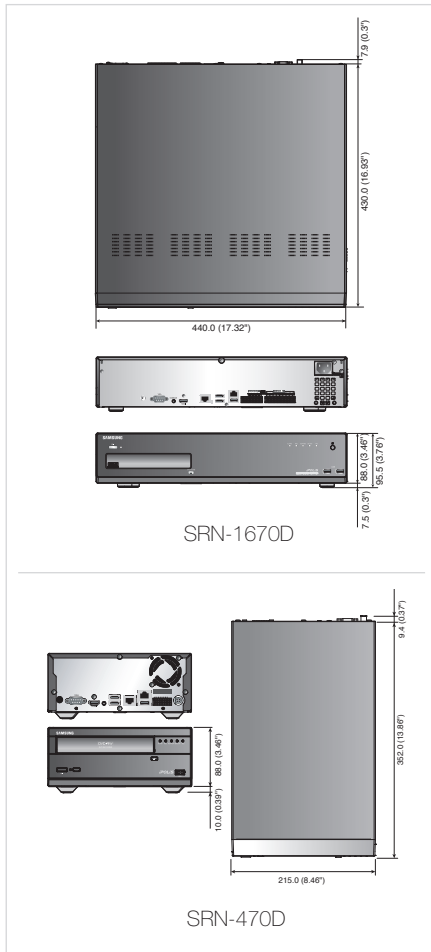

16CH/4CH Network Video Recorder

SRN-1670D/470D

Dimensions

Unit : mm (inch)

Specifications