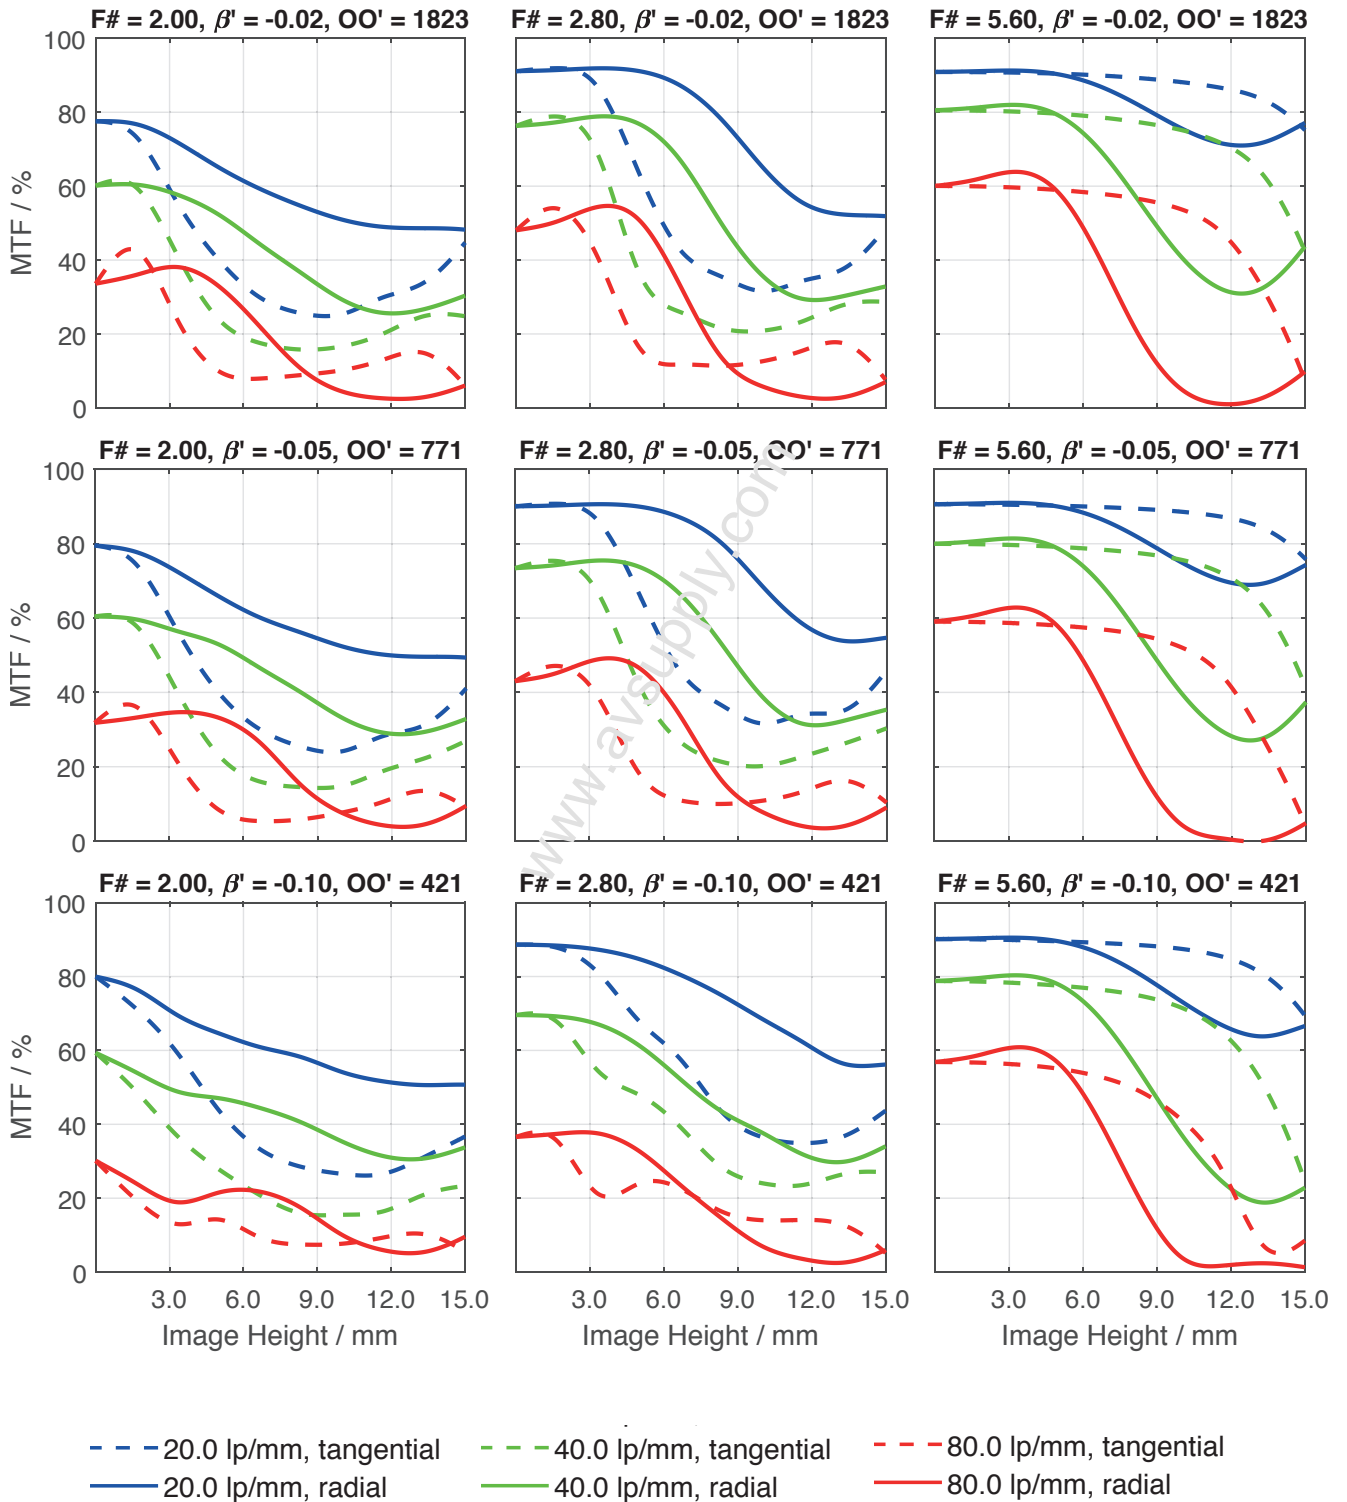

### Key features

- For up to 1.3" 5 megapixel sensor
- Covers 24 mm image circle
- Version with motorized p-iris available
- 400 - 1000 nm broadband AR coating
- Ruggedized version available
- Focus and iris setting lockable

### Applications

- Traffic surveillance
- 2D measurement
- Automated inspection systems

Name	Xenoplan 2.0/35
Type	-0903
Focal Length [mm]	35.07
Magnification	-0.5
Image circle [mm]	30
Resolution [ $\mu\text{m}$ ]	6.45
F/# range	2.00 ... 16
NA	0.25
Interface	C-Mount
Working distance [mm]	80.41
AoV [ $^\circ$ ]	46.31
Focus control	manual
Transmission [nm]	400 - 1000
Filter thread [mm]	M30.5 x 0.5
Dimensions L x D [mm]	44.6 x 34.0

### Distortion vs. Image Height      Transmittance vs. Wavelength

### Relative Illumination vs. Image Height

Spectrum Name	VIS					
Wavelengths [nm]	425	475	525	575	625	675
Weights	8	16	23	22	19	13

Accessories	Mount	Length	ID
Adapter	CS-Mount Adapter	5 mm	25081
	C-Mount / M42 x 1 Adapter	-	1075817
Ext. Tube	C-Mount	5 mm	39316
	C-Mount	8 mm	39315
	C-Mount	10 mm	39312