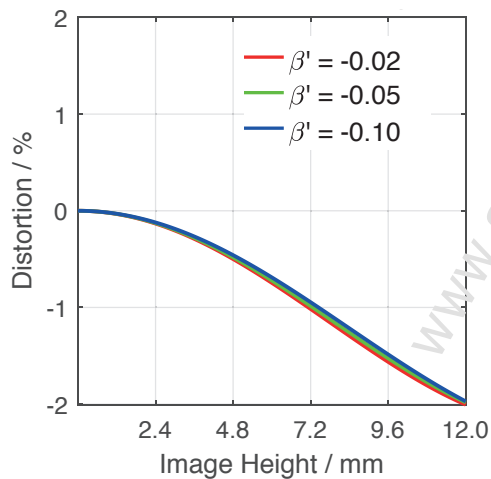

### Key features

- For up to 1.3" 5 megapixel sensor
- Covers 24 mm image circle
- Version with motorized p-iris available
- 400 - 1000 nm broadband AR coating
- Ruggedized version available
- Focus and iris setting lockable

### Applications

- Traffic surveillance
- 2D measurement
- Automated inspection systems

Name	Xenoplan 2.0/35
Type	-0903
Focal Length [mm]	35.07
Magnification	-0.5
Image circle [mm]	30
Resolution [ $\mu\text{m}$ ]	6.45
F/# range	2.00 ... 16
NA	0.25
Interface	C-Mount
Working distance [mm]	80.41
AoV [ $^\circ$ ]	46.31
Focus control	manual
Transmission [nm]	400 - 1000
Filter thread [mm]	M30.5 x 0.5
Dimensions L x D [mm]	44.6 x 34.0

### Distortion vs. Image Height      Transmittance vs. Wavelength