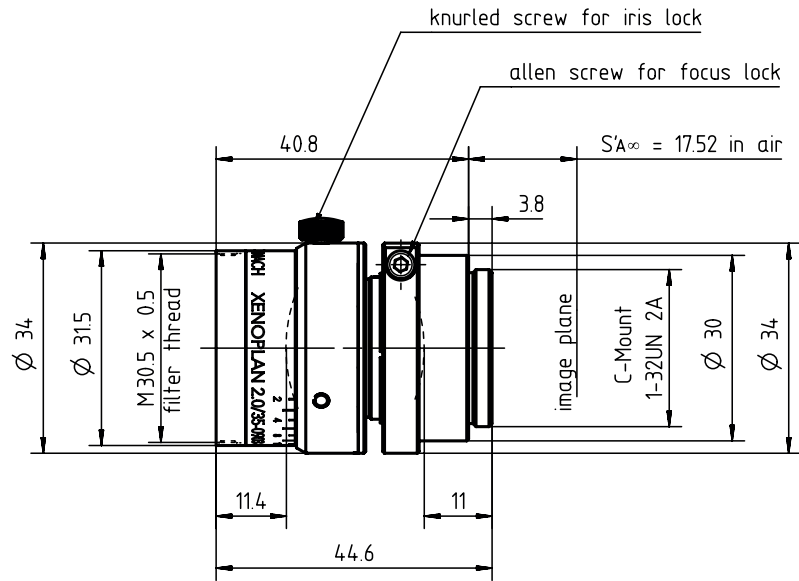

Distortion vs. Image Height   Transmittance vs. Wavelength

Relative Illumination vs. Image Height