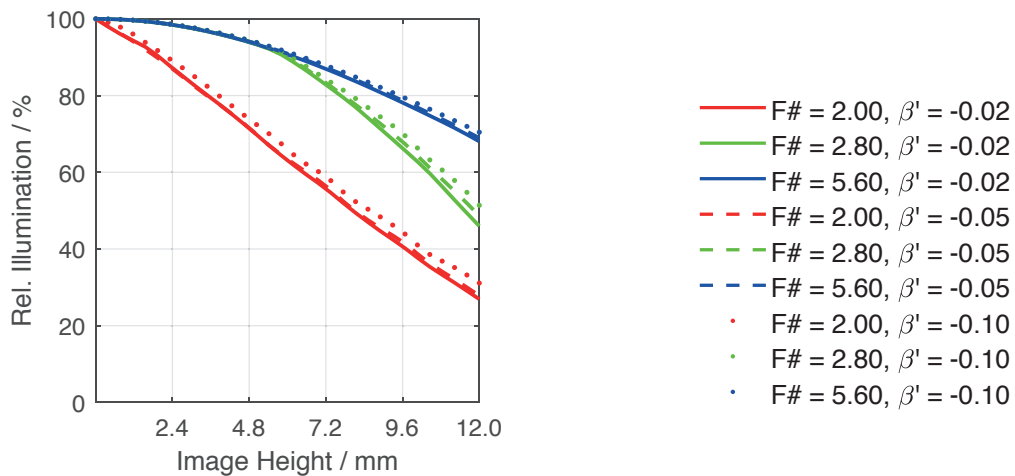

Relative Illumination vs. Image Height