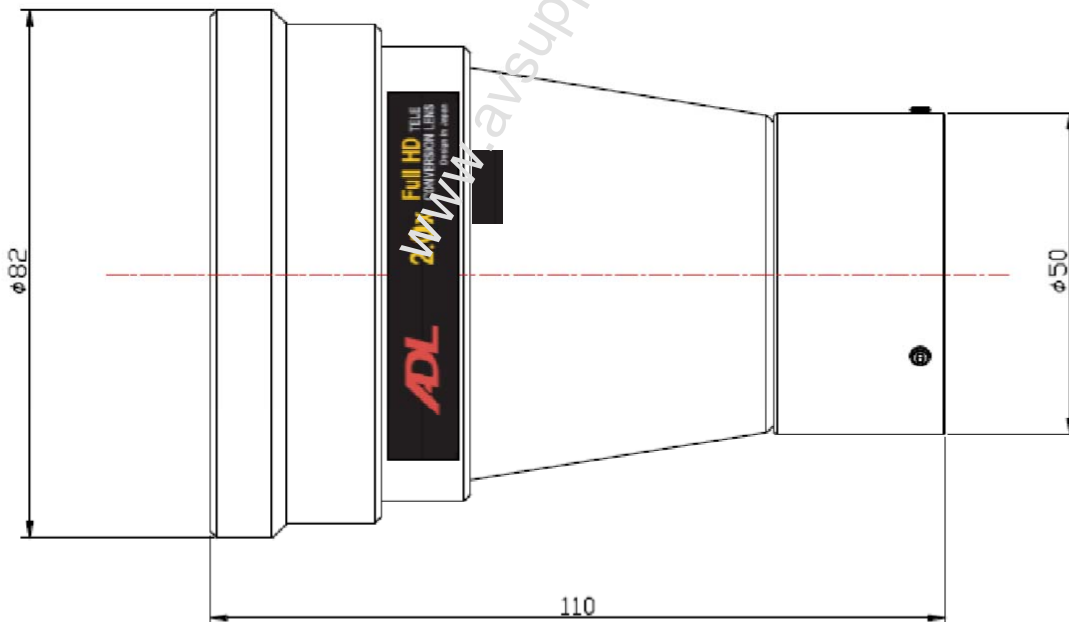

FTC-2X

Type	Front Tele Converter		
Focal Length	2X		
Fno.	Keep Original		
Designed Image Format	1/2.7" (φ 6.6mm)		
Field of View	D	1/2 of Original	
	H		
	V		
Operating Temperature	-10 ~ +50 °C		
Mount	φ 50mm Straight Mount		
Dimension	φ 82 x 110mm		
Weight	510g		

DIMENSIONS

Subject to change without notice