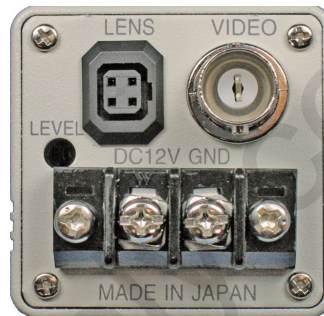

>> STC-131

Configurations

BJ Model:

- Video out on BNC
- Jack type power connection (Jack connector included w/ camera)
- Compact size (1.6" x 1.6" x 1.8")
- DC Auto Iris Lens Connector (Not Functional)

BT Model:

- Video out on BNC
- Terminal type power connection
- Compact size (1.6" x 1.6" x 1.8")
- DC Auto Iris Lens Connector (Not Functional)