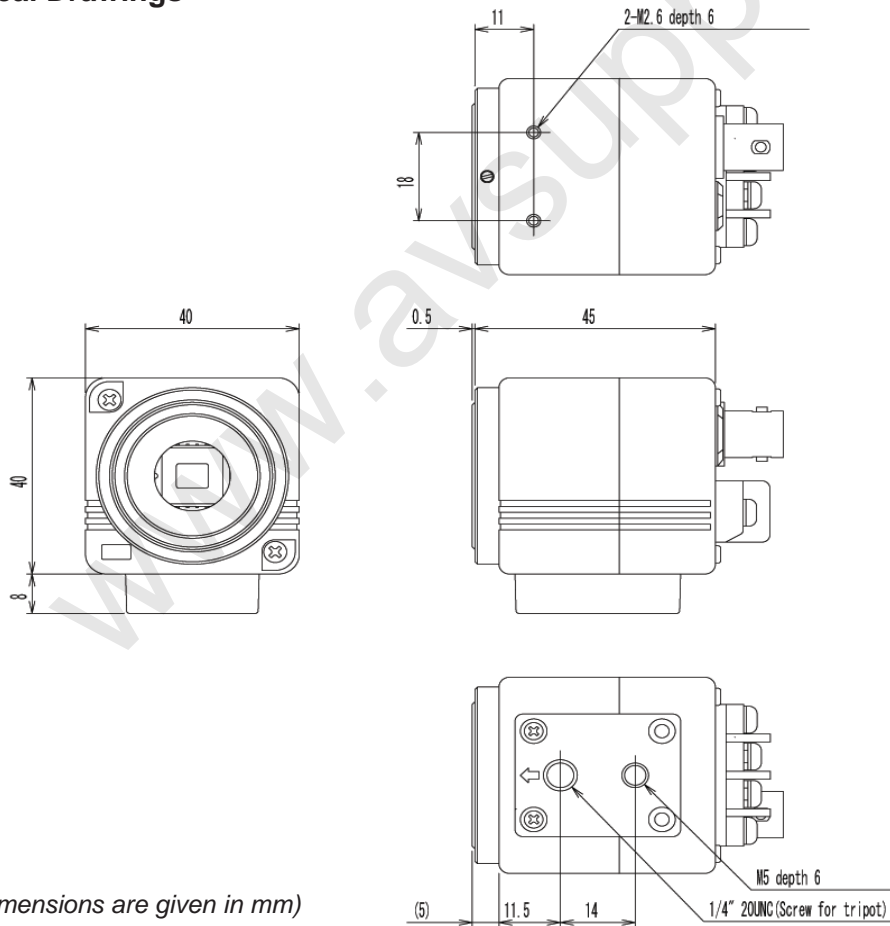

##### BJ Model:

- Video out on BNC
- Jack type power connection (Jack connector included w/ camera)
- Compact size (1.6" x 1.6" x 1.8")
- DC Auto Iris Lens Connector (Not Functional)

##### BT Model:

- Video out on BNC
- Terminal type power connection
- Compact size (1.6" x 1.6" x 1.8")
- DC Auto Iris Lens Connector (Not Functional)

#### Mechanical Drawings

**Note:** (Dimensions are given in mm)