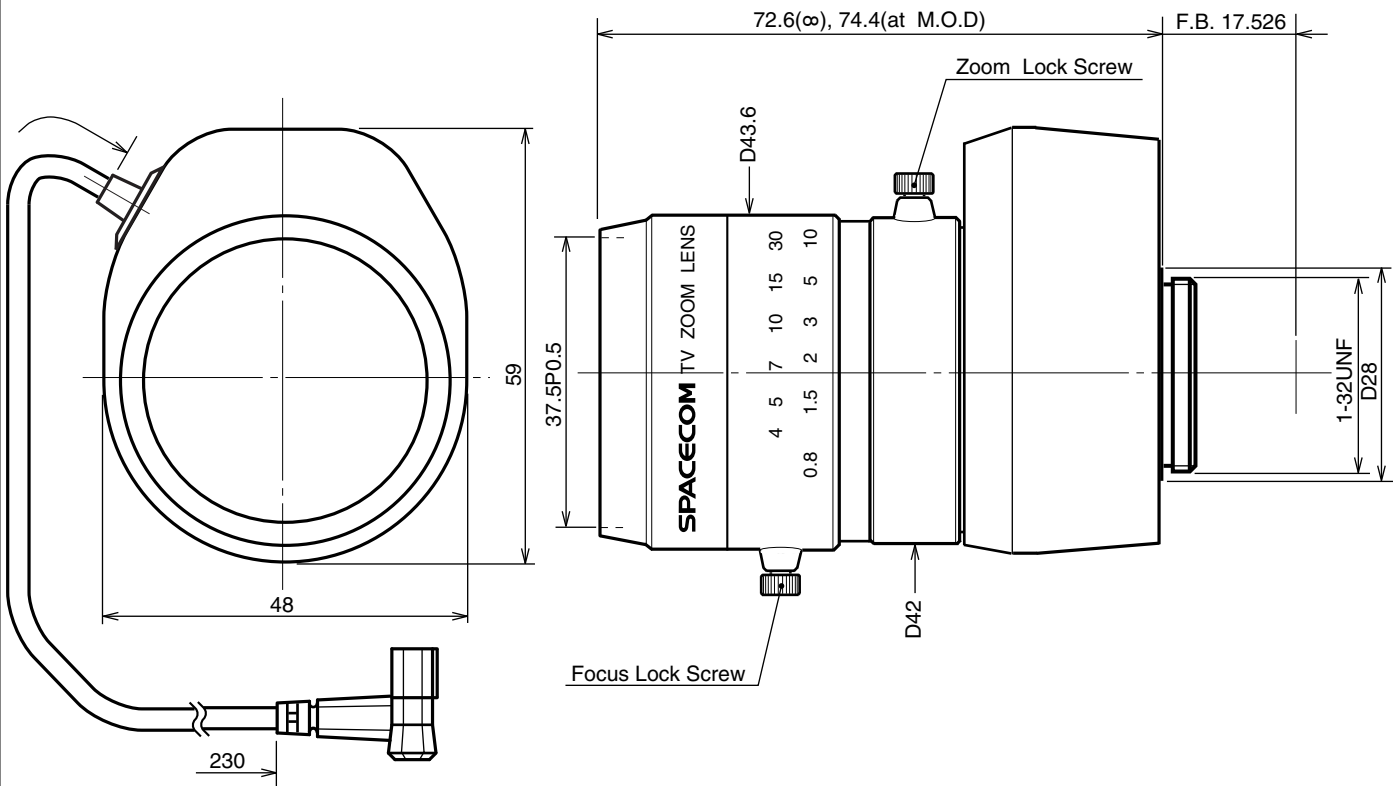

HZ8551DC

[SPECIFICATIONS] 6x Vari-Zoom Lens

Image Size: $\frac{1}{2}$ $\frac{1}{3}$ $\frac{1}{4}$

Focal Length :	8.5 - 51mm	Flange Back :	17.526mm
Maximum Relative Aperture :	1:1.6	Operation Voltage :	Close to Open : Less than 3V Open to Close : More than 0.5V
Iris :	F1.6 - Approx. 360 (With ND Spot Filter)	Operation :	Focus : Manual Iris : IG(Auto Close System)
Angular Field of View :	41.3 X31.5 deg. at 8.5mm 7.2 X 5.4 deg. at 51mm	Operation Temperature :	-10 to +50
Image Format :	6.4X4.8mm(D8mm)	Mount :	C-Mount(Adjustable Lens Position)
Minimum Object Distance :	0.8m(From Front Vertex)	Front Thread :	37.5mm P0.5
Object Dimensions at M.O.D. :	62.8X45.1cm at 8.5mm 10.9X 8.2cm at 51mm	Size, Weight :	D43.6X72.6X59mm. 130g
Optical Back Focal Distance :	15.89mm(In Air)		

[COMPOSITION]

- Lens1
- Lens Cap1
- Dust Cap1

[DIMENSIONS]

[CIRCUIT DIAGRAM]