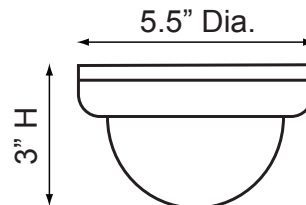

Wide Dynamic Range Indoor Dome Camera

CVC624WDR 2.8 - 12mm auto iris varifocal lens, black housing
CVC624WDRW 2.8 - 12mm auto iris varifocal lens, white housing

Features

- Newest WDR technology allows for improved image quality in scenes consisting of both bright and dark areas
- Each pixel processed independently for improved image
- High quality image even in low light conditions
- Sharpest quality analog image
- 12VDC/24VAC dual voltage operation
- 5 year warranty

Specifications

Image Sensor	1/3" Pixim® Seawolf DPS
Resolution.....	690 TV lines
Minimum Illumination.....	0.1 lux (sense-up x64)
Effective Pixels	758 (H) x 540 (V)
Electronic Shutter	Max: x64 (x2, x4, x8, x16, x32, x64)
Color Balance	Multiple selectable factory presets for most common situations Full manual override for special applications
Video Output.....	1.0Vp-p (sync. negative) termination 75 Ohm + 10%
TV System.....	NTSC
Scanning System.....	Progressive
Synchronization	Internal / External
S/N Ratio	50dB or more (AGC off)
Dynamic Range	120dB (Max.)
AGC Control	0 - 50dB
Gamma Characteristic.....	0.45 NTSC
Power Supply	12VDC / 24VAC (dual voltage) (power supply not included)
Power Consumption	190mA Max.
Operating Temperature.....	14° F - 122° F
Dimensions.....	3" (H) x 5.5" (Dia.)
Weight	14.08 oz.