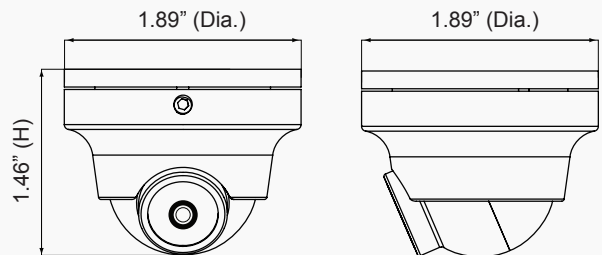

Features

- 1/3" Sony Super HAD™ CCD
- 600 TV lines of resolution
- Day/Night camera without using IR's
- Compact size - only 1.89" in diameter!
- Vandal resistant operation
- Cast aluminum construction
- Extreme low light functionality
- IP66 compliant
- 5 year warranty

Specifications

Image Sensor	1/3" Sony Super HAD™ CCD
Resolution.....	600 TV lines
Sensitivity	0.00001 lux
Effective Pixels	768 (H) x 494 (V)
Electronic Shutter Speed.....	Auto (1/60 sec. - 1/100,000 sec.)
Scanning System.....	2:1 interlace
Synchronization	Internal
Video Output.....	1.0Vp-p / 75 ohms
S/N Ratio	More than 52dB (AGC Off)
AGC.....	Auto
White Balance	Auto
Sense-Up.....	Auto (x32)
Power Supply	12VDC (power supply not included)
Power Consumption	120mA max.
Operating Temperature.....	-14° F – 120° F
Dimensions.....	1.46" (H) x 1.89" (Dia.)
Weight	4 oz.