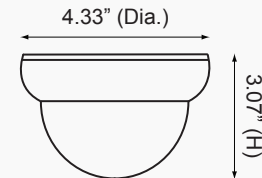

Features

- 1/3" Sony Super HAD™ CCD
- 650 TV lines of color resolution
- Amplify existing light with no distance limitations
- No problems caused by objects that reflect or absorb IR light sources
- Minimum illumination 0.00002 lux (Intensifier3® @ 512x)
- Chameleon Cover™: snaps on and can be painted to match any décor!*
- Full OSD operation
- Now with Presets: Outdoor, Indoor, Elevator, Hallway & Dark
- Wall or ceiling mount
- 12VDC / 24VAC dual voltage operation
- Vandal resistant operation: can withstand hits from a 10 lb. sledgehammer!
- Tamper resistant operation: tamperproof screws for enhanced security
- Weather resistant operation: good for indoor or outdoor usage
- IP66 compliant
- 5 year warranty

Specifications

Image Sensor.....	1/3" Sony Super HAD™ CCD	AGC.....	High / Middle / Low / Off
Resolution.....	650 TV lines	White Balance	ATW1 / ATW2 / ATW set / Manual
Minimum Illumination.....	Shutter: 0.03 lux Intensifier3®: 0.00002 lux	Intensifier3®.....	Auto / Off (selectable x2 - x512)
Effective Pixels	768 (H) x 494 (V)	Motion Detection.....	On / Off (8 programmable zones)
Total Pixels	811 (H) x 508 (V)	Privacy Masking	On / Off (8 programmable zones)
Scanning Frequency.....	15.734kHz (H) & 59.94Hz (V)	Speco DNR.....	On / Off (level adjustable)
Scanning System.....	2:1 interlace	Digital Zoom	On / Off (1x - 8x)
Synchronization.....	Internal	DIS.....	On / Off
S/N Ratio	More than 52dB	Sharpness	On / Off (level adjustable)
Video Output.....	CVBS: 1.0Vp-p / 75 ohms	Flip / Mirror	On / Off
Electronic Shutter Speed.....	Auto / AFLK (1/60 sec. - 1/90,000 sec.)	Power Supply	12VDC / 24VAC dual voltage operation (power supply not included)
OSD.....	Available	Power Consumption	12VDC, 130mA / 24VAC, 75mA
WDR.....	On / Off (level adjustable)	Operating Temperature.....	-20° F – 122° F
Backlight Compensation.....	BLC / HLC / Off	Dimensions.....	3.07" (H) x 4.33" (Dia.)
Day/Night.....	Color / BW / Auto	Weight	1.54 lbs.

*Chameleon Cover™ - for best results when used outdoors, waterproof paint is recommended. Speco Technologies is constantly developing and improving products. We reserve the right to modify product design and specifications without notice and without incurring any obligation. Spec Rev. 5/28/13

Optional Accessories