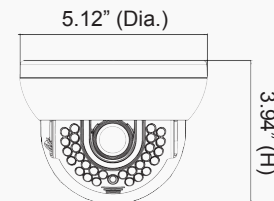

Shown with included paintable, snap-on Chameleon Cover™

Specifications

Image Sensor .....1/3" 960H color CCD
Resolution.....700 TV lines
Minimum Illumination.....0.01 lux @ F1.2 / IR LED On
Effective Pixels .....976 (H) x 494 (V)
Total Pixels .....1020 (H) x 508 (V)
TV System.....NTSC
Scanning System.....2:1 interlace
Number of IR LEDs 28
IR Range .....98 ft. (depending on scene reflection)
IR LED Wavelength 850nm
S/N Ratio 52dB
Video Output.....1.0Vp-p / 75 ohms
DWDR .....Outdoor / Indoor / Off
Backlight Compensation.....BLC / HLC / Off
Day/Night.....Auto / Day / Night / Ext
AGC.....High / Middle / Low
Sense-Up.....Auto / Off (x2 – x256)
White Balance .....ATW / AWB / AWC – Set /
Manual (1,800°K – 11,000°K)

Privacy Masking .....8 zones
Mirror .....H-Rev / V-Rev / Rotate / PIP
Digital Zoom x32
Smart Digital Zoom.....On / Off
De-Fog.....Manual / Auto / Off
Defect Compensation.....Auto (512 points)
3DNR.....1 – 200 level selectable
DIS.....On / Off
Power Supply .....12VDC / 24VAC dual voltage operation
(power supply not included)
Power Consumption .....12VDC, 500mA / 24VAC, 250mA
Storage Temperature/
Humidity.....-4° F – 140° F / 20% – 95% RH
Operating Temperature/
Humidity.....-4° F – 140° F / 20% – 95% RH
Dimensions.....3.94" (H) x 5.12" (Dia.)
Weight .....1.98 lb.