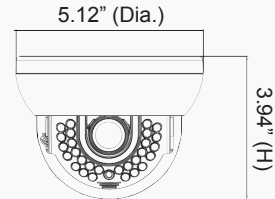

960H Indoor/Outdoor IR Dome Camera with 10x Optical Motorized Zoom

HTD10XH 3.8-38mm auto iris varifocal lens (10x optical zoom), dark grey housing

Shown with included paintable, snap-on Chameleon Cover™

Features

- 1/3" Sony ExView™ CCD
- 700 TV lines of resolution
- 28 IR LEDs
- Highest resolution: vivid sharp picture in complete darkness
- Motorized zoom lens control via RS485
- Chameleon Cover™: snaps on and can be painted to match any décor!*
- 3DNR (digital noise reduction)
- DWDR (digital wide dynamic range)
- Smart digital zoom
- Full OSD operation
- Digital image stabilizer
- 3 axis lens mount
- IP67 compliant
- 12VDC / 24VAC dual voltage operation
- 5 year warranty

Specifications

Image Sensor	1/3" Sony ExView™ CCD
Resolution.....	700 TV lines
Minimum Illumination.....	0 lux
Effective Pixels	976 (H) x 494 (V)
Total Pixels	1028 (H) x 508 (V)
TV System.....	NTSC
Scanning System.....	2:1 interlace
Number of IR LEDs	28
IR Range	98 ft. (depending on scene reflection)
IR LED Wavelength	850nm
S/N Ratio	52dB
Video Output.....	1.0Vp-p / 75 ohms
Backlight Compensation.....	On / Off
Day/Night.....	Auto / Color / BW / Ext
AGC.....	High / Middle / Low
Sense-Up.....	Auto / Off (x2 – x256)
White Balance	ATW / AWB / AWC – Set / Manual (1,800°K – 10,500°K)

Mirror	H-Rev / V-Rev / Rotate / PIP
Digital Zoom	x12
Defect Compensation.....	Auto (256 points)
3DNR.....	On / Off / Smart
DIS.....	On / Off
Power Supply	12VDC / 24VAC dual voltage operation (power supply not included)
Power Consumption	12VDC, 700mA / 24VAC, 350mA
Storage Temperature/	
Humidity.....	-4° F – 140° F / 20% – 95% RH
Operating Temperature/	
Humidity.....	-4° F – 140° F / 20% – 80% RH
Dimensions.....	5.12" (Dia.) x 3.94" (H)
Weight	1.98 lbs.