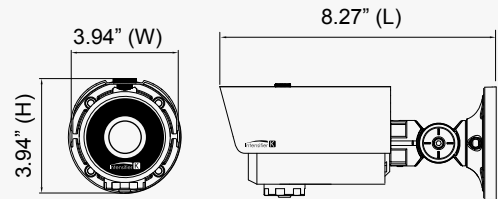

Intensifier K™ 1000 TVL Indoor/Outdoor Vandal Resistant Bullet with True WDR

HTINT70K 2.8-12mm auto-iris varifocal lens, dark grey housing

Features

- 1/3" 1.3 MP Sony Sensor
- 1000 TV lines the highest resolution in analog
- True WDR functionality
- Superior low-light performance
- Amplify existing light with no distance limitation
- Heater circuitry eliminates fog or condensation under any weather condition
- Presets include Indoor, Outdoor, Low Light, Hallway, Lobby (WDR), Elevator
- 12VDC & 24VAC dual voltage operation
- Relay output for motion detection
- 3-axis wall and ceiling mount
- Vandal / tamper resistant operation
- IP67 compliant
- 5 year warranty

Specifications

Image Sensor	1/3" 1.3MP Sony Sensor	AGC	0 - 20 (level adjustable)
Resolution	1000 TV lines	Sense-Up	(x2 – x32)
Minimum Illumination	0.0001 lux	Motion Tracking	On / Off
Effective Pixels	1305 (H) x 1049 (V)	Motion Detection	On / Off (4 zones)
Total Pixels	1312 (H) x 1069 (V)	Privacy	On / Off (16 zones)
TV System	NTSC	Mirror / V-Flip	On / Off
Scanning System	Progressive	Sharpness	0 - 15 (level adjustable)
S/N Ratio	More than 50dB	Lens Shading Compensation	On / Off
Frame Rate	Max 50P/60P	3DNR	Off / Low / Middle / High
Video Output	1.0Vp-p / 75 ohms	Defog	On (Auto / Manual) / Off
Lens	DC / Manual	DIS	On / Off
Electronic Shutter Speed	Auto / Manual	Power Supply	12VDC / 24VAC dual voltage operation
	(1/60 sec. - 1/60,000 sec.) / Flicker		(power supply not included)
WDR	On (Low / Middle / High) / Off	Power Consumption	12VDC, 590mA / 24VAC, 230mA
Digital WDR	On (Low / Middle / High) / Off	Operating Temperature	-4° F – 140° F
Day/Night	Color / BW / Auto / Ext	Dimensions	3.94" (W) x 3.94" (H) x 8.27" (L)
White Balance	Auto / Auto Ext / AWC – SET / Manual	Weight	3.09 lbs.
Brightness	0 - 20 (level adjustable)		