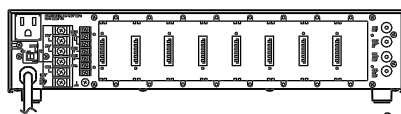

APPEARANCE

Rear View