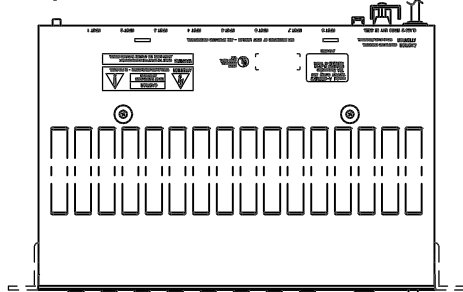

APPEARANCE

Top View