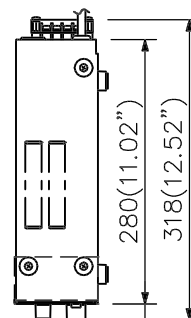

SPECIFICATIONS

Type	8-channel mixer power amplifier
Power Requirement	AC mains, 120 V, 60 Hz
Power Consumption	60 W
Output Power	30 W RMS
Power Band Width	(D) 20 ~ 20,000 Hz, 0.5% THD, (T) 50 ~ 20,000 Hz, 0.5% THD
Frequency Response	(D) 20 ~ 20,000 Hz, ±1 dB (T) 20 ~ 15,000 Hz, ±1 dB, (T) 20 ~ 20,000 Hz, +1 dB, -3 dB
T.H.D	0.02% at 1 kHz, rated output
Inputs	Eight Input Ports : Each port accepts any input modules. One Bridging Input/Output
Input Sensitivity /Impedance	Input Port #1 to #8 : 100 mV/10 kΩ Bridging Input/Output : 100 mV/3.3 kΩ
Preamp OUT /Power Amp IN	1000 mV into 600 Ω/1000 mV, 10 kΩ
Outputs(T)=Transformer (D)=Direct	Main (T) : 4 Ω, 25 and 70 volts, balanced, Main (D) : 8 Ω, unbalanced Aux : 10 kΩ, 1 V
Output Regulation(1kHz)	(D) Less than 0.5 dB, no load to full load (T) Less than 1.0 dB, no load to full load
S/N Ratio(Band Pass 20 ~ 20,000 Hz)	Master volume min : 90 dB Master volume max : 77 dB
Tone defeat switch on	Power amplifier only : 105 dB
Tone Controls	Bass : ±10 dB at 100 Hz, Treble : ±10 dB at 10 kHz
Controls	8 Input gain control 1 Master gain control 1 Bass control 1 Treble control 1 Power ON/OFF switch 1 Tone defeat switch 1 Low-Cut switch (60 Hz, 6 dB/octave)
Indicators	1 Power LED, 1 Protect LED, 1 Signal LED, 1 Normal LED, 1 Peak LED
Protection	Self-protection, with AC fuse (inside)
Connectors	Input No.1 to No.8 : Card-edge connector Bridging, Mixer preamp. output, Power amp. input, Aux output : RCA phono jack Output : Screw-terminal strip Mute, Remote VR : Screw-terminal strip AC outlet : 3-pin grounding type AC power cord/plug : SJT, 3-prong type
Temperature Range	-10°C ~ +60°C (12°F ~ 140°F)
Finish	Black
Dimensions(W×H×D)	420(16.54") × 99.1(3.90") × 318(12.52") mm
Weight	7.8 kg (17.20 lb.)
Accessories	Volume control cover (YA-920).....4
Option	Rack mouting bracket (MB-25B)

APPEARANCE

Rear View

Top View

Side View

Front View

UNIT:mm SCALE:1/8