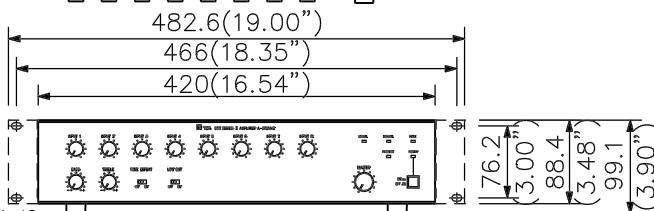

DESCRIPTION

The A-903MK2 Mixer Power Amplifier controls and mixes up to eight independent input signals. The Mixer Power Amplifier delivers up to 30 watts of output power. Optional plug-in modules are available for use with mixer power amplifier to provide versatility for a wide range of operating applications.

APPEARANCE

Rear View

Top View

Side View

Front View

UNIT:mm SCALE:1/8