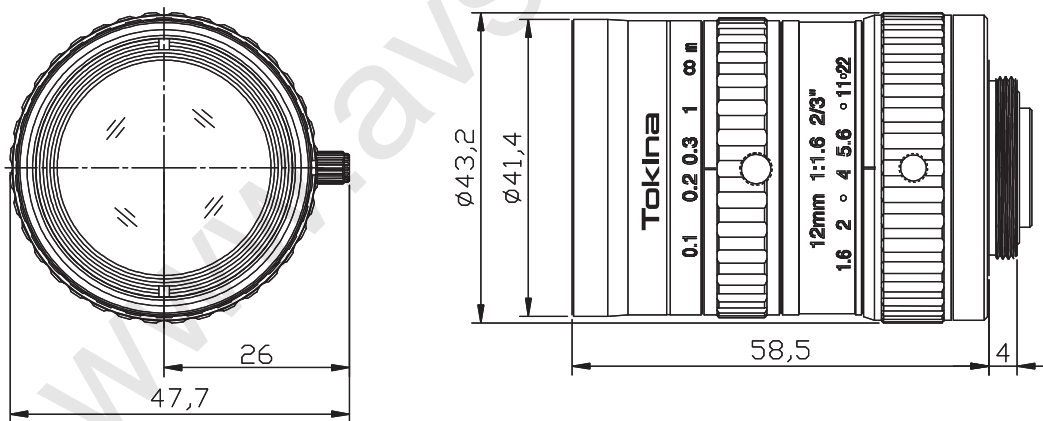

## 2/3" f=12mm F/1.6 10Megapixel Lens

### ● SPECIFICATIONS

MODEL NUMBER	TC1216-10MP		FILTER SIZE	M37.5 X0.5
IMAGE FORMAT	2/3-inch		DIMENSIONS	φ 43.2 x 58.5mm
FOCAL LENGTH	12mm		WEIGHT	178g
MAXIMUM APERTURE	F1:1.6		OPERATING TEMPERATURE	-10°C -+50°C
APERTURE RANGE	F1.6-22		MOUNT	C-mount
M.O.D.	0.1m		FLANGE BACK	17.526mm
ANGLE OF VIEW (at 2/3 inch)	HORIZONTAL	39.8 °	BACK FOCAL LENGTH	12.42mm
	VERTICAL	30.4 °		
				10Megapixel

Up to 2.4micron CX625 (3.45micron)

### ● DIMENSIONS

UNIT: mm

Distributed By: Audio Video Supply -- Tel: 1-800-284-2288 -- www.avsupply.com