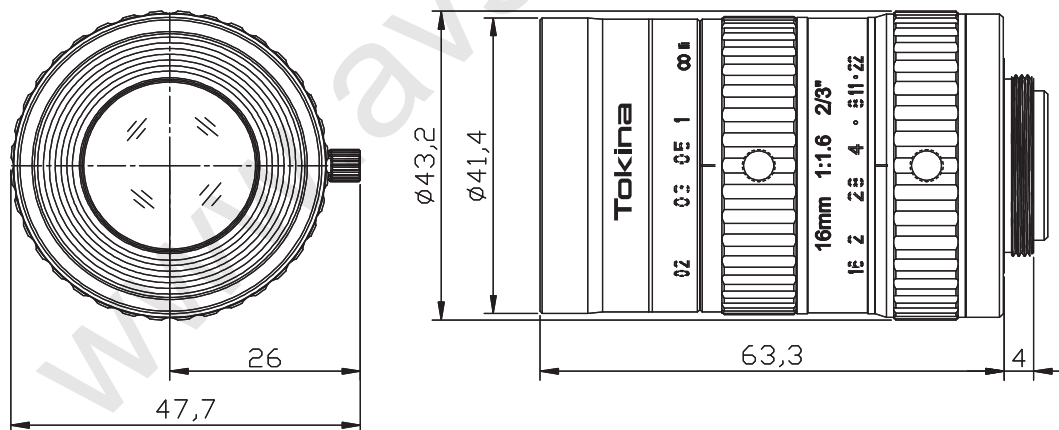

TC1616-10MP

2/3" f=16mm F/1.6 10Megapixel Lens

● SPECIFICATIONS

MODEL NUMBER	TC1616-10MP		FILTER SIZE	M37.5 X0.5
IMAGE FORMAT	2/3-inch		DIMENSIONS	φ 43.2 x 63.3mm
FOCAL LENGTH	16mm		WEIGHT	181g
MAXIMUM APERTURE	F1:1.6		OPERATING TEMPERATURE	-10°C ~+50°C
APERTURE RANGE	F1.6-22		MOUNT	C-mount
M.O.D.	0.2m		FLANGE BACK	17.526mm
ANGLE OF VIEW (at 2/3 inch)	HORIZONTAL	30.8 °	BACK FOCAL LENGTH	12.36mm
	VERTICAL	23.4 °		
				10Megapixel

Up to 2.4micron CX625 (3.45micron)

● DIMENSIONS

UNIT: mm

Distributed By: Audio Video Supply -- Tel: 1-800-284-2288 -- www.avsupply.com