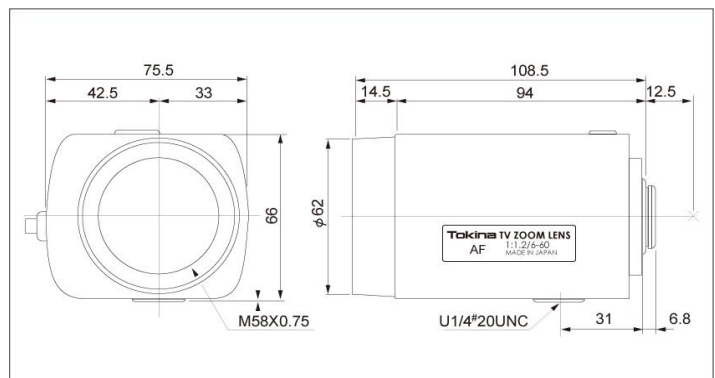

Tokina

Auto-focus MOTORIZED ZOOM LENS

TM10Z0612AFP f = 6.0-60mm F1.2 AUTO IRIS W/PRESET

SPECIFICATION

MODEL NUMBER		TM10Z0612AFP	
IMAGE FORMAT		1/3inch	
FOCAL LENGTH		6.0-60mm	
MAXIMUM APERTURE		F1.2	
APERTURE RATIO		F1.2-360	
BACK FOCAL LENGTH		8.9mm	
M.O.D.		1.5m	
ANGLE OF VIEW	DIAGONAL	W55.50°	T5.32°
	HORIZONTAL	W44.35°	T4.29°
	VERTICAL	W33.24°	T3.24°
FILTER SIZE		M58.0mm P=0.75	
DIMENSIONS		W66.0xH75.5xL108.5mm	
WEIGHT		610g	
OPERATING TEMPERATURE RANGE		-10°C~50°C	
OPERATING HUMIDITY RANGE		30%~70%	
MOUNT		CS	

●AUTO IRIS

INPUT VOLTAGE	DC+8V-16V
CURRENT CONSUMPTION	40mA OR LESS
INPUT SIGNAL	VS OR V SIGNAL
IRIS ACCURACY	±15% AT VIDEO SIGNAL LEVEL
SENSITIVITY	0.5~1.0Vp-p AT VIDEO SIGNAL LEVEL
RESPONSE SPEED	APPROX.2 SECONDS

●FOCUS/ZOOM

INPUT VOLTAGE	DC+6V-12V
CURRENT CONSUMPTION	60mA OR LESS
MOTORIZATION SPEED	Variable

●POTENTIOMETER-PRESET

CABLE COLOR	CONNECTION
VIOLET	ZOOM POT. Wiper
L.Green	+ 12V
Brown	FOCUS POT. WIRE
ORANGE	+ 12V

■CABLE CONNECTION

●ZOOM

RED	(+V)Zoom OUT/DC +4~ +16v
Grey	(+V)Zoom OUT/DC +4~ +16v

●FOCUS

YELLOW	(+V)FOCUS FAR/DC +4~ +16v
BLUE	(+V)FOCUS NEAR/DC +4~ +16v

● AF

GREEN	(+Vcc)AF DC+8~ +16v
SKY BLUE	AF OFF(DC2~12V)/AF ON (DC0V)

Black	Ground (AF/Potential)
Core Wire	Eating

DESIGN AND SPECIFICATIONS ARE SUBJECT TO CHANGE WITHOUT NOTICE

For design help, accessories or pricing, please contact:
sales@avsupply or call: 1-858-565-1101