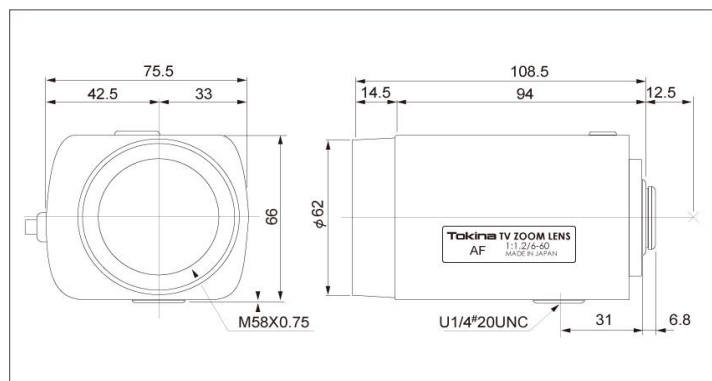

Tokina

Auto-focus MOTORIZED ZOOM LENS

TM10Z0612AF f = 6.0-60mm F1.2 AUTO IRIS

SPECIFICATION

MODEL NUMBER		TM10Z0612AF	
IMAGE FORMAT		1/3inch	
FOCAL LENGTH		6.0-60mm	
MAXIMUM APERTURE		F1.2	
APERTURE RATIO		F1.2-360	
BACK FOCAL LENGTH		8.9mm	
M.O.D.		1.5m	
ANGLE OF VIEW	DIAGONAL	W55.50°	T5.32°
	HORIZONTAL	W44.35°	T4.29°
	VERTICAL	W33.24°	T3.24°
FILTER SIZE		M58.0mm P=0.75	
DIMENSIONS		W66.0xH75.5xL108.5mm	
WEIGHT		600g	
OPERATING TEMPERATURE RANGE		-10°C~50°C	
OPERATING HUMIDITY RANGE		30%~70%	
MOUNT		CS	

●AUTO IRIS

INPUT VOLTAGE	DC+8V-16V
CURRENT CONSUMPTION	40mA OR LESS
INPUT SIGNAL	VS OR V SIGNAL
IRIS ACCURACY	±15% AT VIDEO SIGNAL LEVEL
SENSITIVITY	0.5~1.0Vp-p AT VIDEO SIGNAL LEVEL
RESPONSE SPEED	APPROX.2 SECONDS

●FOCUS/ZOOM

INPUT VOLTAGE	DC+6V-12V
CURRENT CONSUMPTION	60mA OR LESS
MOTORIZATION SPEED	Variable

■CABLE CONNECTION

●ZOOM

RED	(+V)Zoom OUT/DC +4~ +16v
Grey	(+V)Zoom OUT/DC +4~ +16v

●FOCUS

YELLOW	(+V)FOCUS FAR/DC +4~ +16v
BLUE	(+V)FOCUS NEAR/DC +4~ +16v

● AF

GREEN	(+Vcc)AF DC+8~ +16v
SKY BLUE	AF OFF(DC2~12V)/AF ON (DC0V)

Black	Ground (AF/Potentio)
Core Wire	Eating

DESIGN AND SPECIFICATIONS ARE SUBJECT TO CHANGE WITHOUT NOTICE

For design help, accessories or pricing, please contact:
sales@avsupply or call: 1-858-565-1101

AUDIOVIDEO SUPPLY
1-800-284-2288 sales@avsupply.com
www.avsupply.com

Distributed By: Audio Video Supply -- Tel: 1-800-284-2288 -- www.avsupply.com